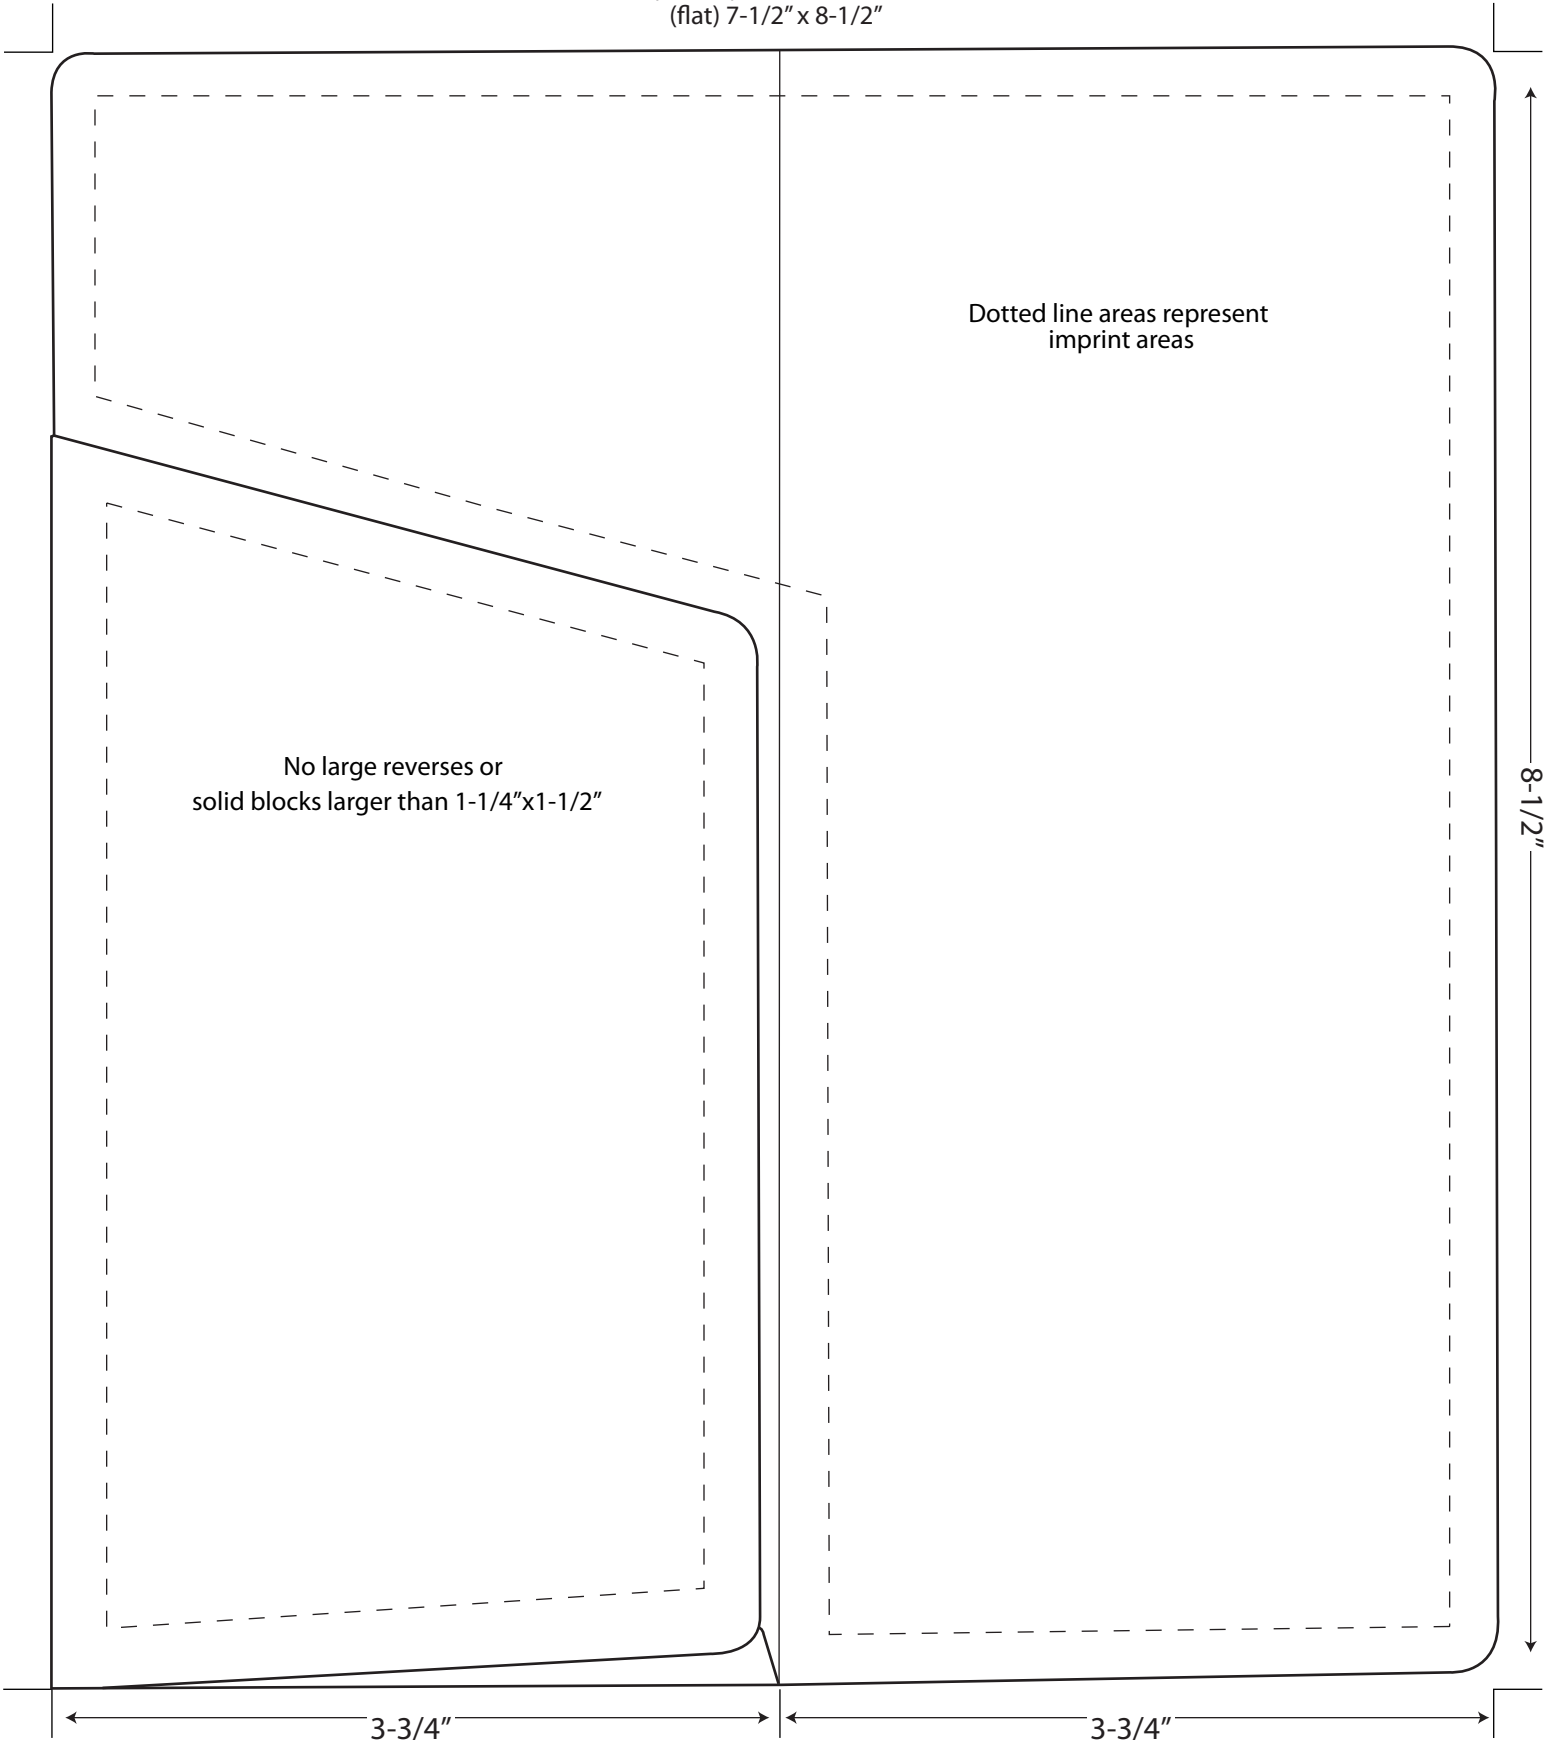

Ticket Holder Style Airline_OUTSIDE
(folded) 3-3/4" x 8-1/2"
(flat) 7-1/2" x 8-1/2"

No large reverses or solid blocks larger
than 1-1/4"x1-1/2"

Dotted line areas represent
imprint areas

8-1/2"

3-3/4"

3-3/4"

Ticket Holder Style Airline_INSIDE
(folded) 3-3/4" x 8-1/2"
(flat) 7-1/2" x 8-1/2"

No large reverses or
solid blocks larger than 1-1/4"x1-1/2"

Dotted line areas represent
imprint areas

8-1/2"

3-3/4"

3-3/4"