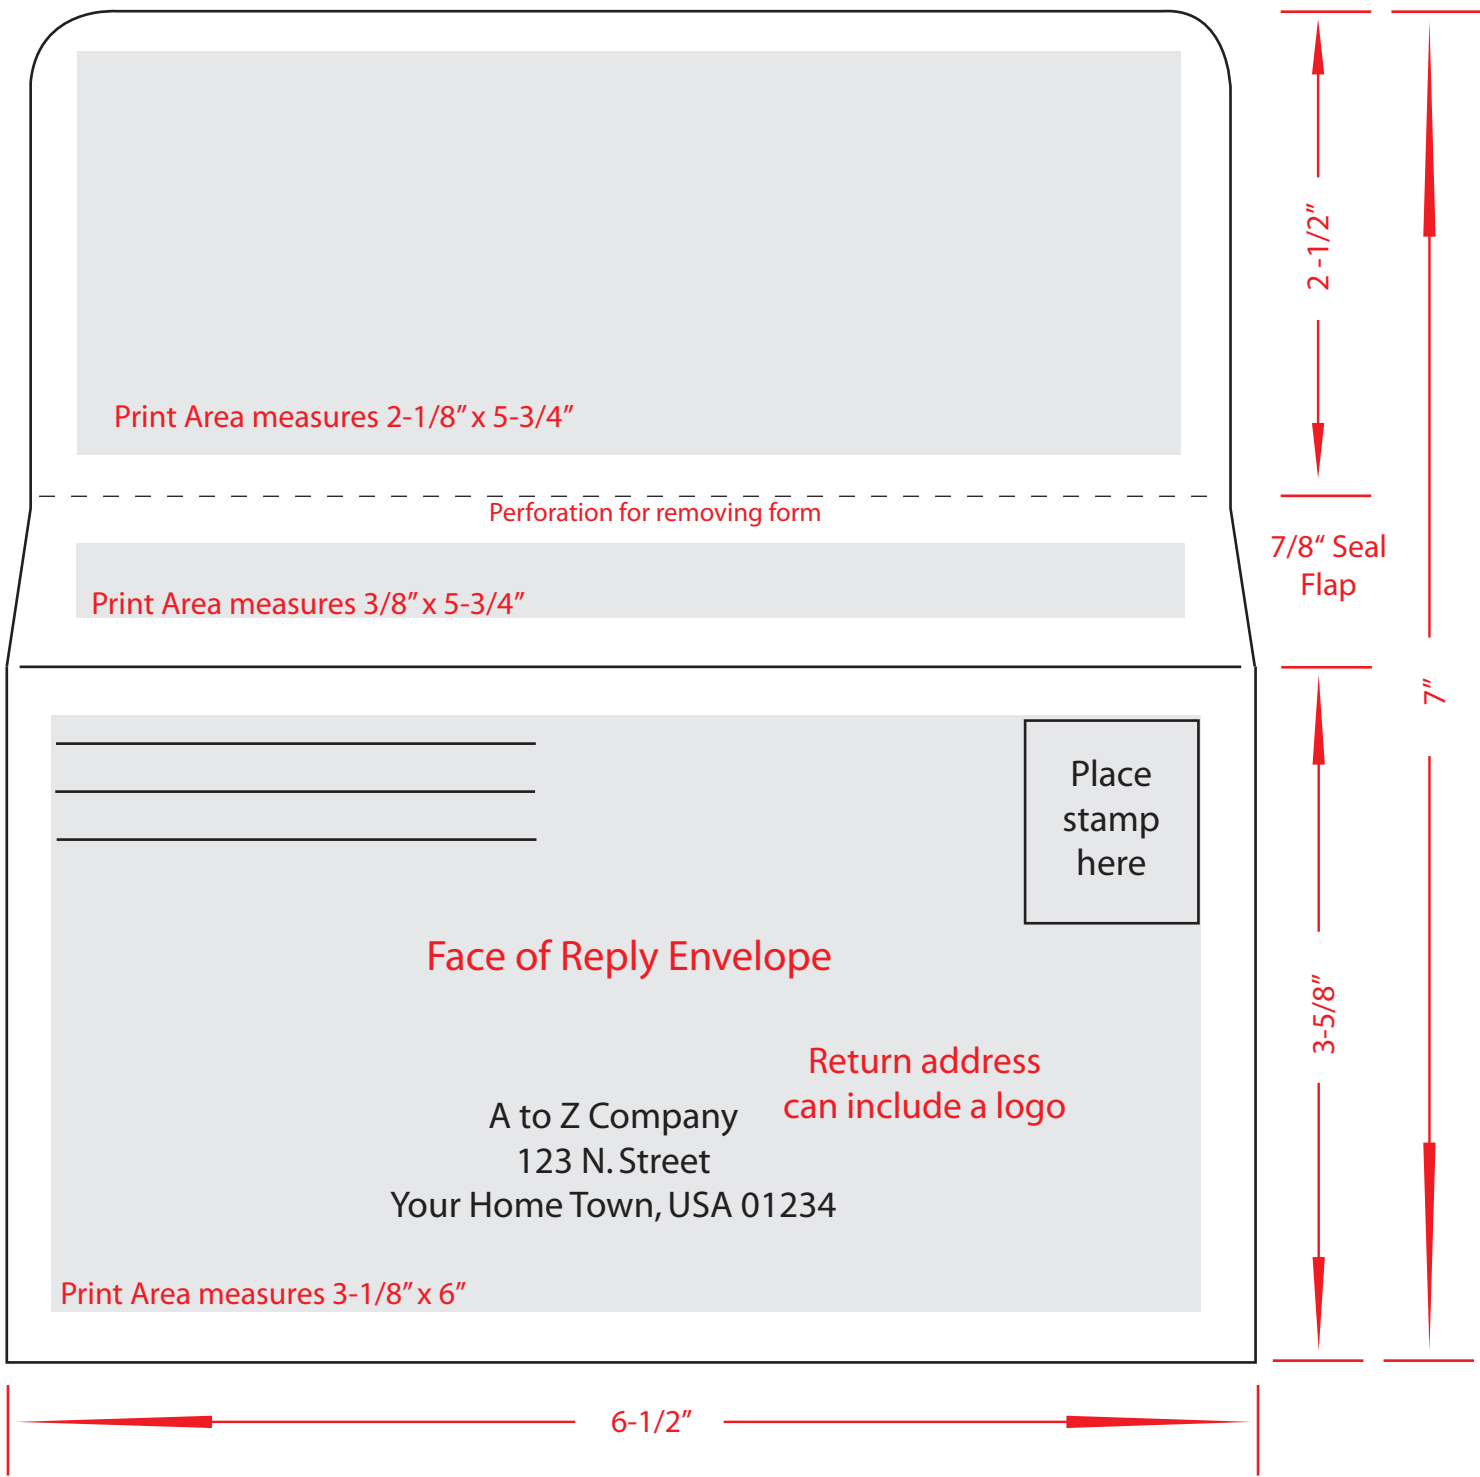

6-3/4 KOST KUT (DROP SEAL) OUTSIDE TEMPLATE

Flaps Folded ... 3-5/8 x 6-1/2

Flaps Extended ... 7 x 6-1/2

6-3/4 KOST KUT (DROP SEAL) INSIDE TEMPLATE

Flaps Folded ... 3-5/8 x 6-1/2

Flaps Extended ... 7 x 6-1/2