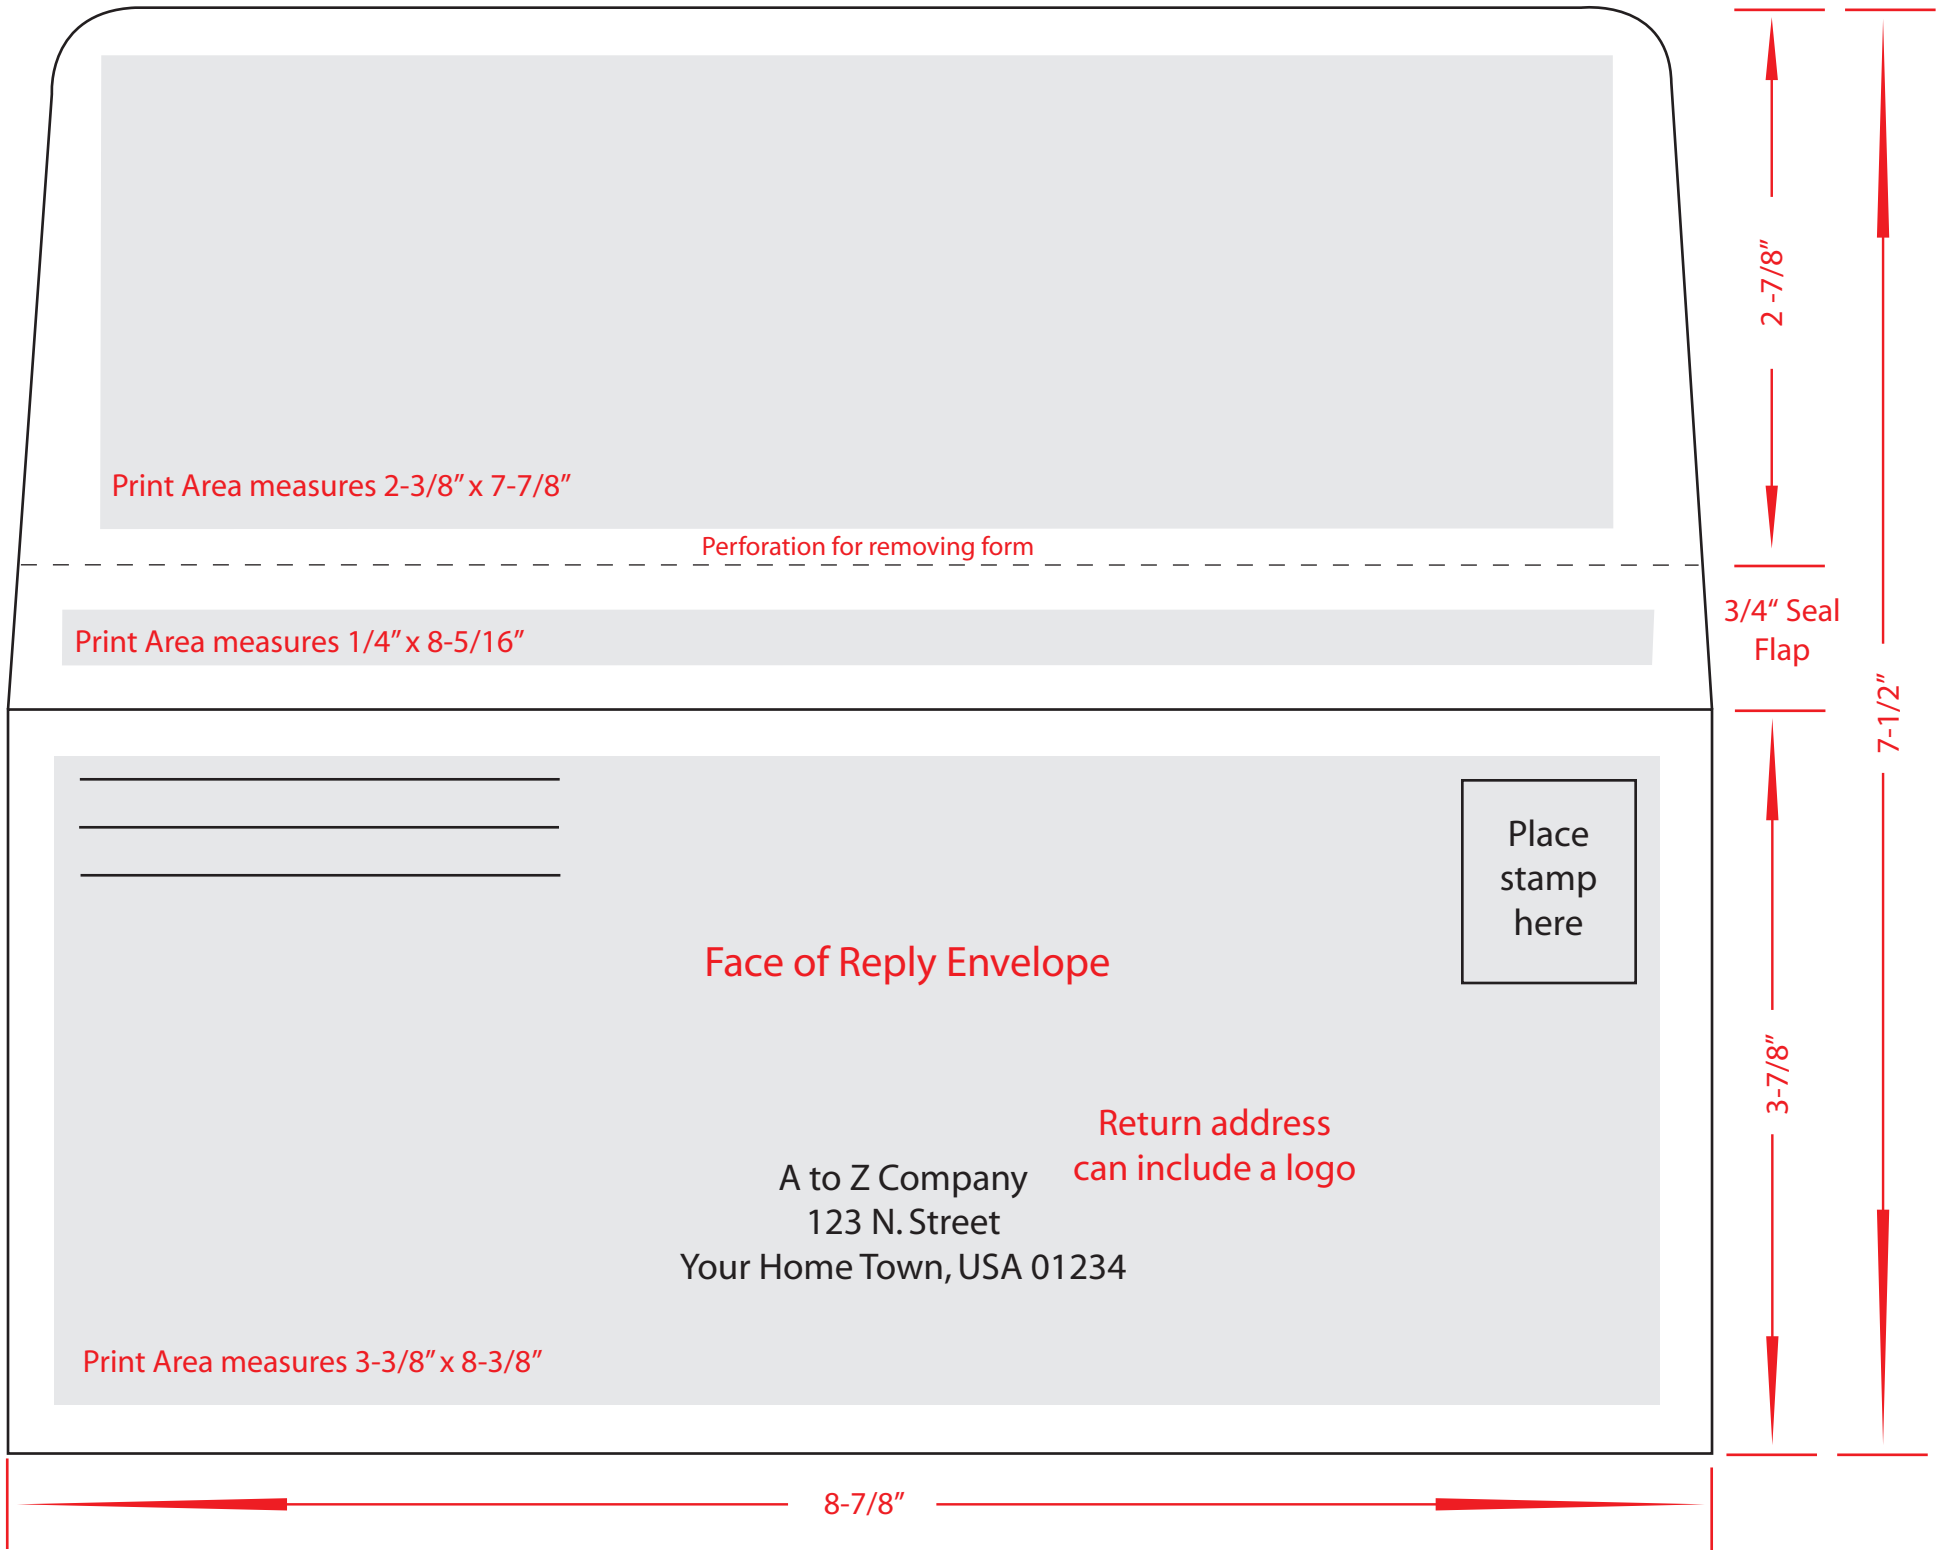

9 KOST KUT (DROP SEAL) OUTSIDE TEMPLATE

Flaps Folded ... 3-7/8" x 8-7/8"
Flaps Extended ... 7-1/2" x 8-7/8"

9 KOST KUT (DROP SEAL) INSIDE TEMPLATE

Flaps Folded ... 3-7/8" x 8-7/8"

Flaps Extended ... 7-1/2" x 8-7/8"