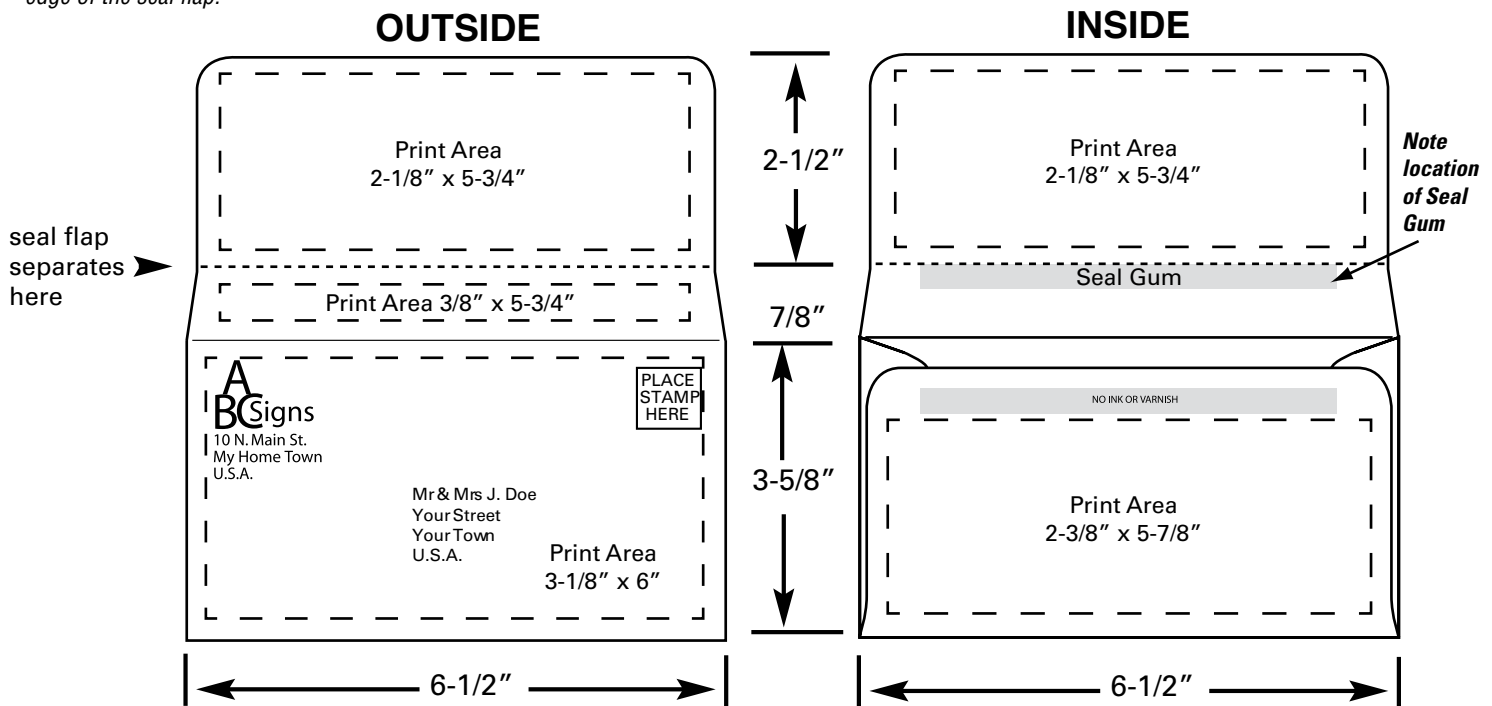

SHEPPARD ENVELOPE MFG CO

BECAUSE QUALITY AND SERVICE MATTER

sheppardenvelope.com - 800 325 6622 - [fax] 508 754 3108 - sales@sheppardenvelope.com - Hours M-F 8-5 EST

6-3/4 Kost Kut Remittance with Tear-off Stub*

6-3/4 Kost Kut Remittance Style B with Tear-off Stub are designed to bring back a check, payment, pledge, or correspondence, and include a perforated tear-off stub for added reply security.

These envelopes are shipped with the flaps extended for easy imprinting. Or we can custom print them for you in up to two colors.

*AKA "Drop Seal", because the seal gum is dropped down from the edge of the seal flap.

**Unprinted ships in 1-2 Business Days
Custom printed ships in 7-10 Business Days**

NO EXTRA CHARGE FOR 2-SIDED PRINTING*

*When using the same 1 or 2 colors for printing both sides.

	ITEM#	1,000	2,500	5,000	10,000	25,000	50,000	
Unprinted	6KKB000	158	82	61	53	50	45	W
Black Ink	6KKB001	344	167	119	88	72	62	W
1 PMS	6KKB100	407	188	129	93	75	63	W
Black & 1 PMS	6KKB202	460	209	140	99	77	64	W
2 PMS	6KKB200	483	218	144	101	78	65	W

ALL PRICES PER 1000

IMPORTANT

Printing must be line copy or small reverses only. No bleeds. No hairline register. All copy must be approved. Template for fitting your content provided.

PROOFS (PDF or FAX): No charge. Custom printed orders ship 7-10 business days after proof approval.

FLAT CHARGES:

Custom Print Set Up Charges: $80.00 Flat for Black or 1 PMS; $100 Flat for Black & 1 PMS or 2 PMS

Envelopes with Flaps Folded add: $25.00/M

PMS ink match: $20. No match charge for PMS Reflex Blue, PMS 185 Red, PMS 348 Green.

PMS Metallic inks available, subject to additional charges. Please call.

RUSH SERVICE AVAILABLE.

TERMS: We are pleased to accept Visa/MasterCard, Discover and American Express at the time of order entry.