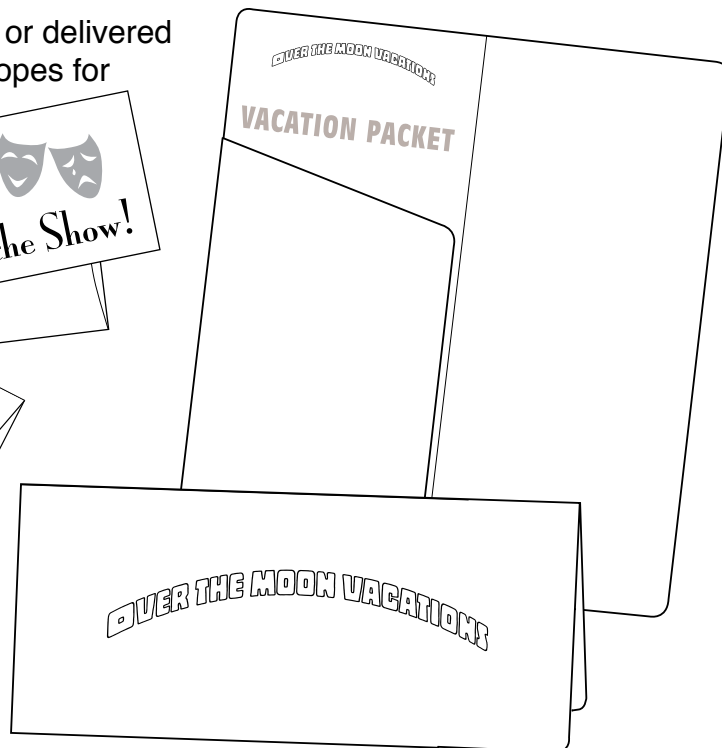

Whether picked up in-person at the Will Call window, or delivered by the USPS, we manufacture and stock ticket envelopes for every occasion, every function.

Order them unprinted, or custom printed with your own copy.

LET THE SHOW BEGIN!

5-7 Day Turn-around

NO EXTRA CHARGE FOR 2-SIDED PRINTING*

*When using the same 1 or 2 colors for printing both sides.

EVENT TICKET ENVELOPES

Three sizes and styles designed to hold tickets for movies, live theatre, opera, sporting events, concerts, symphony, and more. Shipped with flaps folded.

- 3" x 5-3/4" Open Side Booklet Ticket Envelope
- 3" x 7" Open Side TicketMaster®-size
- 3-1/2" x 6-1/2" Open End Ticket Envelope

	1,000	2,500	5,000	10,000	25,000	
Unprinted	95	63	53	42	37	U
Black Ink	171	92	65	51	42	U
1 PMS	195	103	69	54	43	U
Black & 1 PMS	222	113	75	57	44	U
2 PMS	248	119	80	60	45	U