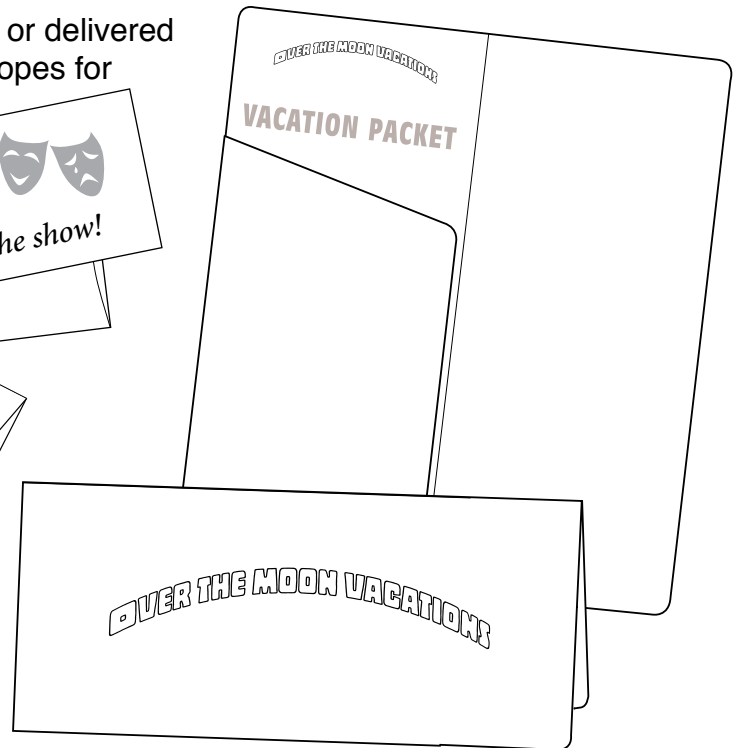

## Ticket Envelopes

ASI #86872  
SAGE #64920

Whether picked up in-person at the Will Call window, or delivered by the USPS, we manufacture and stock ticket envelopes for every occasion, every function.

Order them unprinted, or custom printed with your own copy.

LET THE SHOW BEGIN!

## EVENT TICKET ENVELOPES

**Three sizes and styles** designed to hold tickets for movies, live theatre, opera, sporting events, concerts, symphony, and more. Shipped with flaps folded.

Style 1 - 3" x 7" Open Side TicketMaster®-size