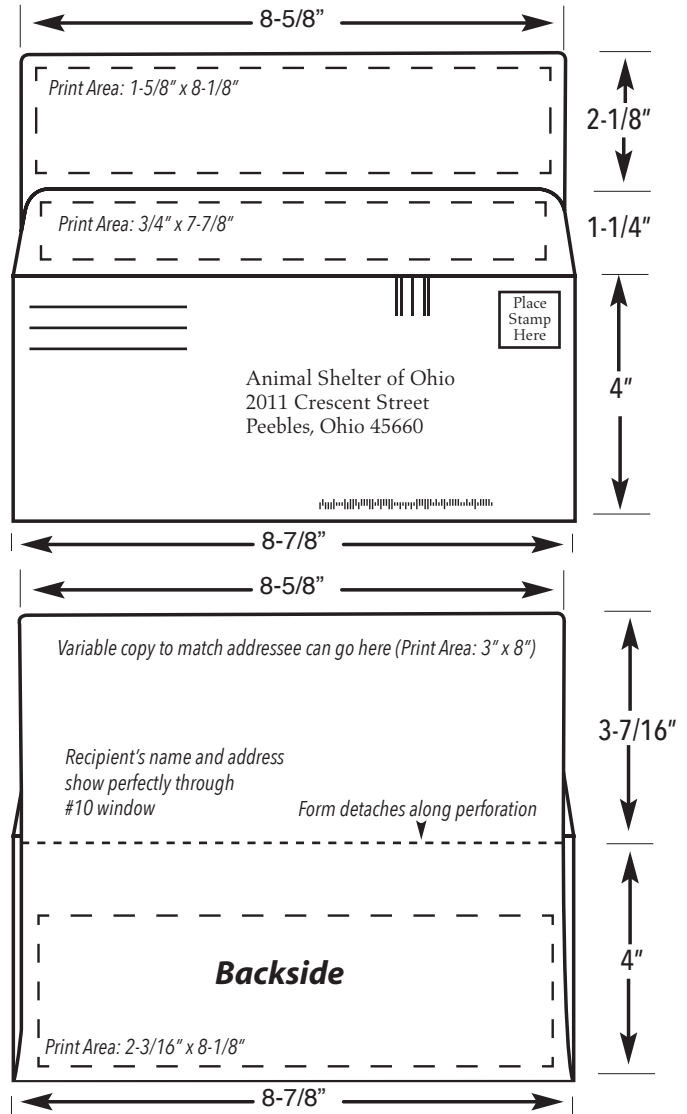

## #9 Foxtail Reply Envelope

A Foxtail bangtail looks like a #9 bangtail but is a lot cleverer, because the donor's name shows through the window of #10's you already have in your office.

By using Foxtails, a fundraising campaign can be run on a shoestring budget, and still have great success.

### How they work:

- Email us the non-variable copy, and within 24 hours receive a proof at no charge (the variable copy is printed by you or your direct mail house).
- After ink jet addressing the variable copy, the Foxtail's seal flap and pledge form are folded backwards allowing recipient's name and address to show through the window of your standard #10. Mail.
- The recipient fills out the Foxtail (pledge form), detaches, and mails back to you.

## 7-10 Day Turn-around

**NO EXTRA CHARGE FOR 2-SIDED PRINTING\***

\*When using the same 1 or 2 colors for printing both sides.

**IMPORTANT**

**FLAT CHARGES:**

Printing copy must be text, line work, or small reverses only. No bleeds. No hairline register. All copy must be approved. Template provided.