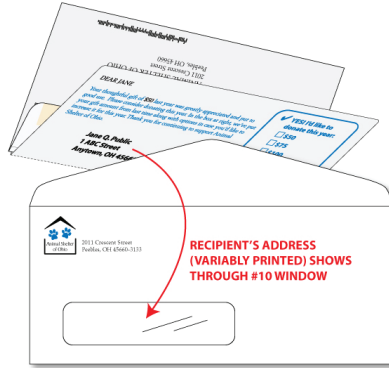

## #9 Foxtail Reply Envelope

A Foxtail bangtail looks like a #9 bangtail but is a lot cleverer, because the donor's name shows through the window of #10's you already have in your office.

By using Foxtails, a fundraising campaign can be run on a shoestring budget, and still have great success.

### How they work:

- Email us the non-variable copy, and within 24 hours receive a proof at no charge (the variable copy is printed by you or your direct mail house).
- After ink jet addressing the variable copy, the Foxtail's seal flap and pledge form are folded backwards allowing recipient's name and address to show through the window of your standard #10. Mail.
- The recipient fills out the Foxtail (pledge form), detaches, and mails back to you.