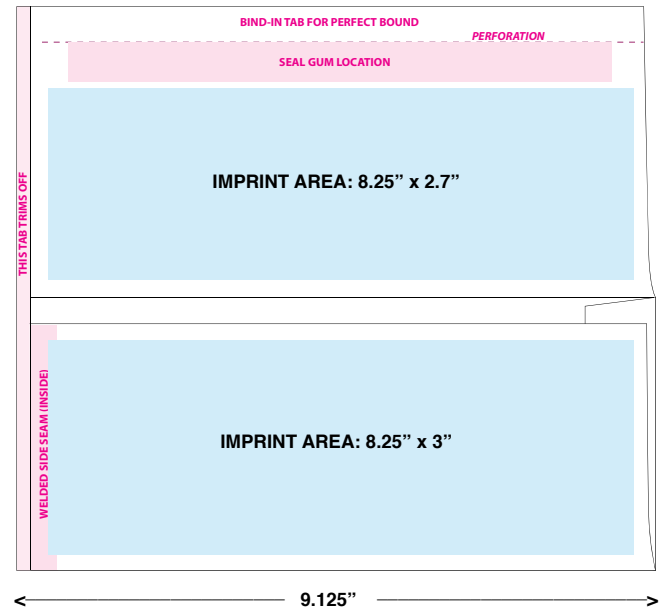

INSIDE

IMPORTANT

Printing must be line copy or small reverses only. No bleeds. No hairline register. All copy must be approved. Template for fitting your content provided.

PROOFS (PDF or FAX): No charge. Custom printed orders ship 7-10 business days after proof approval.

FLAT CHARGES:

Custom Print Set Up Charges: 1-color imprint, $90.00; 2-color imprint, $110.

Envelopes Ship with Flaps Extended

PMS ink match: $20. No match charge for PMS Reflex Blue, PMS 185 Red, PMS 348 Green.

PMS Metallic inks available, subject to additional charges. Please call.

RUSH SERVICE AVAILABLE.

TERMS: We are pleased to accept Visa/MasterCard, Discover and American Express at the time of order entry.