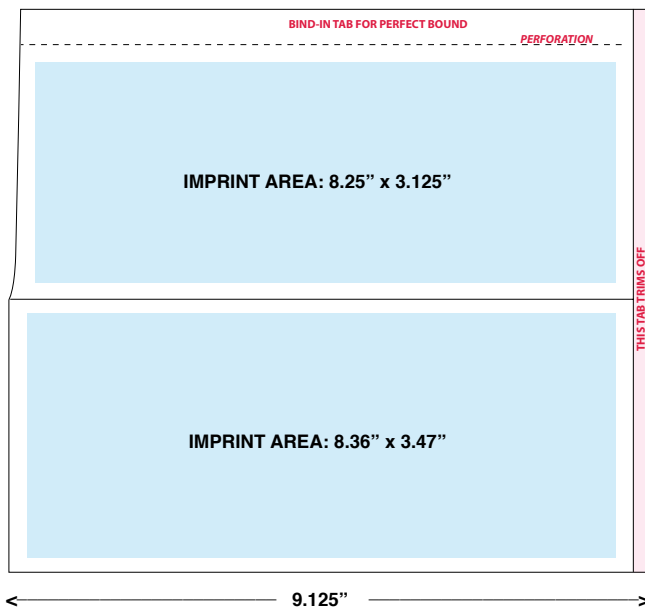

24# white wove stock • In Stock for Imprinting

Created specifically for binding into Perfect bound books. The spine edge of our envelopes have a 1/2" perforated bind-in tab, and the head trim is 3/16". These perfect bound envelopes are not just regular remittance envelopes with a fancy name. Their construction is totally different.

Available from stock plain, or printed in one or two colors. However, if you need a different size, please use the Contact Form to let us know the specifics and we'll get right back to you. The minimum quantity for custom manufacture is 10,000.

Unprinted ships in 1-2 Business Days

Custom printed ships in 7-10 Business Days

NO EXTRA CHARGE FOR 2-SIDED PRINTING*

*When using the same 1 or 2 colors for printing both sides.

	ITEM#	1,000	2,500	5,000	10,000	25,000	50,000
Unprinted	9KKPB000	320	164	122	106	100	90 W
Black Ink	9KKPB001	506	249	180	141	122	107 W
1 PMS	9KKPB100	569	270	190	146	125	108 W
Black & 1 PMS	9KKPB202	624	291	201	152	127	109 W
2 PMS	9KKPB200	645	300	205	154	128	110 W

ALL PRICES PER 1000

OUTSIDE

INSIDE

IMPORTANT

Printing must be line copy or small reverses only. No bleeds. No hairline register. All copy must be approved. Template for fitting your content provided.

PROOFS (PDF or FAX): No charge. Custom printed orders ship 7-10 business days after proof approval.