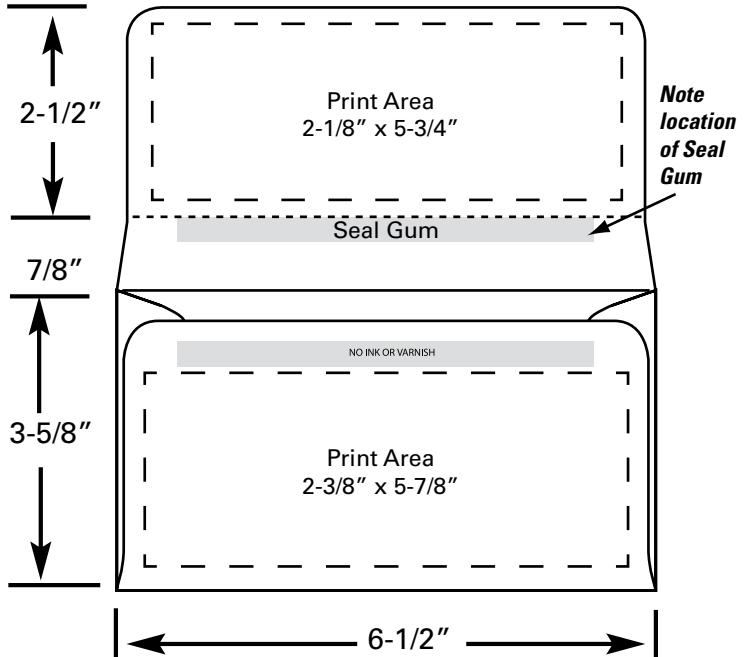

INSIDE

IMPORTANT

Printing must be line copy or small reverses only. No bleeds. No hairline register. All copy must be approved. Template for fitting your content provided.

PROOFS (PDF or FAX): No charge. Custom printed orders ship 7-10 business days after proof approval.

FLAT CHARGES:

Custom Print Set Up Charges: $80.00 Flat for Black or 1 PMS; $100 Flat for Black & 1 PMS or 2 PMS

Envelopes with Flaps Folded add: $25.00/M

PMS ink match: $20. No match charge for PMS Reflex Blue, PMS 185 Red, PMS 348 Green.

PMS Metallic inks available, subject to additional charges. Please call.

RUSH SERVICE AVAILABLE.

TERMS: We are pleased to accept Visa/MasterCard, Discover and American Express at the time of order entry.