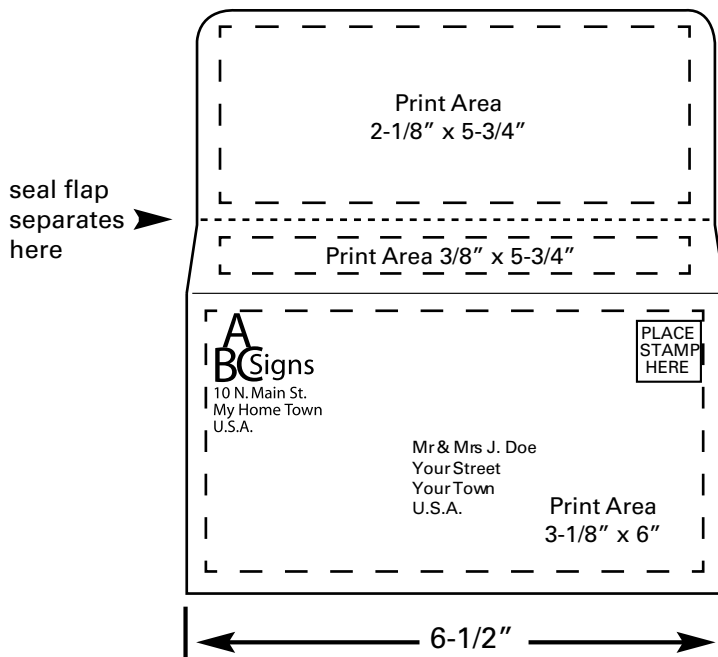

*\*AKA "Drop Seal", because the seal gum is dropped down from the edge of the seal flap.*

**Unprinted ships in 1-2 Business Days**  
**Custom printed ships in 7-10 Business Days**

**NO EXTRA CHARGE FOR PRINTING THE SECOND SIDE WHEN USING THE SAME 1-2 COLORS AS ON THE FIRST.**

**OUTSIDE**

**INSIDE**

**IMPORTANT**

Printing must be line copy or small reverses only. No bleeds. No hairline register. All copy must be approved. Template for fitting your content provided.

**PROOFS** (PDF or FAX): No charge. Custom printed orders ship 7-10 business days after proof approval.