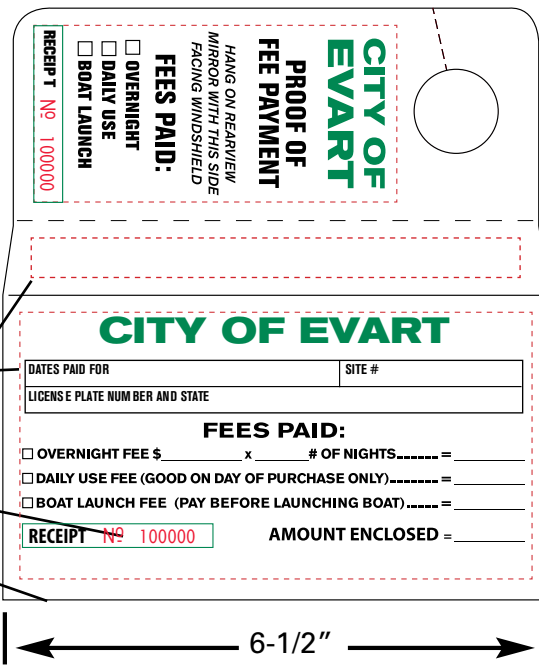

No duplicate numbers — guaranteed

Also available without consecutive numbering.

Custom printed ships in 10-13 Business Days

NO EXTRA CHARGE FOR PRINTING THE SECOND SIDE WHEN USING THE SAME 1-2 COLORS AS ON THE FIRST.

ALL PRICES PER 1,000 ENVELOPES

	ITEM#	1,000	2,500	5,000	10,000	15,000	20,000	25,000	
Unprinted	RVM000	\$438	\$274	\$225	\$192	\$183	\$175	\$167	V
Black Ink	RVM001	583	319	235	188	172	163	154	T
1 PMS	RVM100	644	343	248	194	177	166	158	T
Black & 1 PMS	RVM202	699	365	259	200	182	169	161	T
2 PMS	RVM200	723	376	265	203	184	171	163	T

OUTSIDE

seal flap separates here

Dotted lines indicate safe imprint areas

Numbering location minimum 5/8" from bottom edge

INSIDE

Note location of Seal Gum

IMPORTANT

Printing must be line copy or small reverses only. No bleeds. No hairline register. All copy must be approved. Template provided. PROOFS (PDF or FAX): No charge.