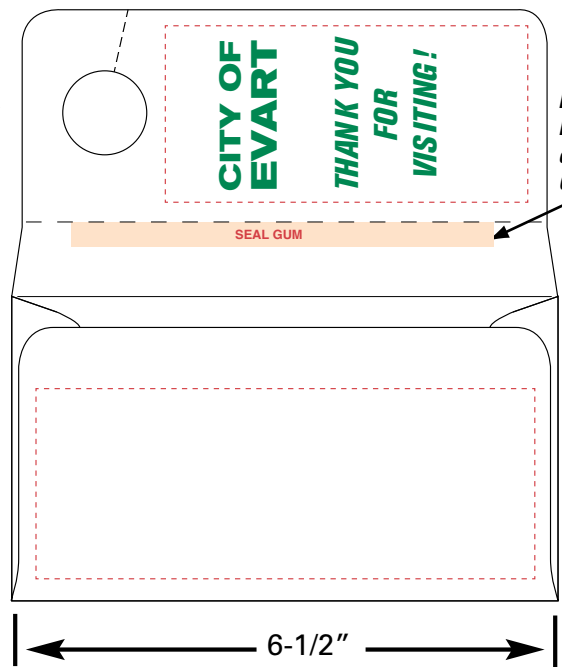

Consecutively Numbered Envelope with Tear Off Stub – 3-5/8" x 6-1/2" – for hanging on Rear View Mirrors, Door Knobs, or almost anything that sticks out like a nail, or a screw. Or, tuck under a windshield wiper.

OUTSIDE

seal flap separates here

Dotted lines indicate safe imprint areas

Numbering location minimum 5/8" from bottom edge

INSIDE

Note location of Seal Gum

IMPORTANT

Printing must be line copy or small reverses only. No bleeds. No hairline register. All copy must be approved. Template provided. PROOFS (PDF or FAX): No charge.