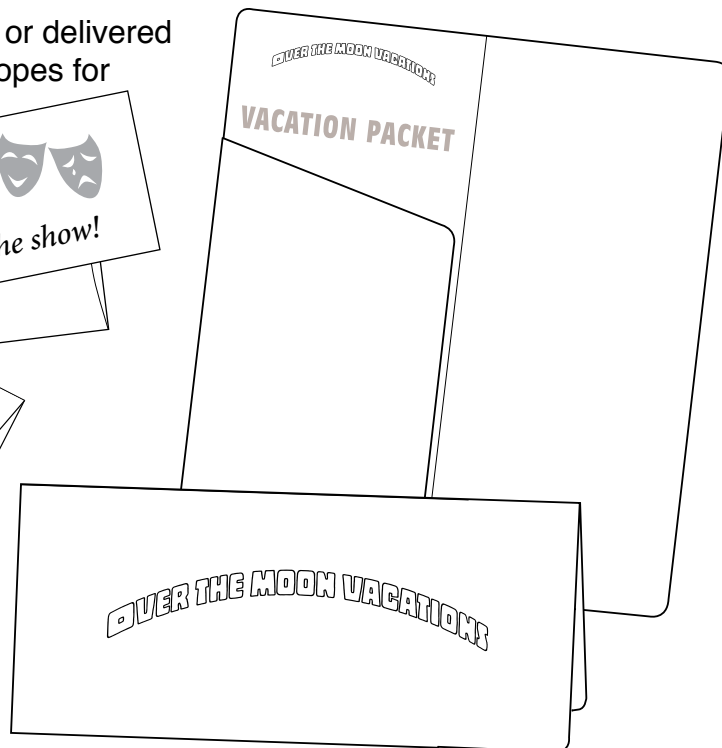

Whether picked up in-person at the Will Call window, or delivered by the USPS, we manufacture and stock ticket envelopes for every occasion, every function.

Order them unprinted, or custom printed with your own copy.

LET THE SHOW BEGIN!

5-7 Day Turn-around

NO EXTRA CHARGE FOR PRINTING THE SECOND SIDE WHEN USING THE SAME 1-2 COLORS AS ON THE FIRST

EVENT TICKET ENVELOPES

Three sizes and styles designed to hold tickets for movies, live theatre, opera, sporting events, concerts, symphony, and more. Shipped with flaps folded.

Style 1 - 3" x 7" Open Side TicketMaster®-size

Style 2 - 3-1/2" x 6-1/2" Open End Ticket Envelope

Style 3 - 3" x 5-3/4" Open Side Booklet Ticket Envelope

ALL PRICES PER 1,000 ENVELOPES

	1,000	2,500	5,000	10,000	25,000	
Unprinted	\$ 98	\$ 65	\$55	\$43	\$38	U
Black Ink	176	95	67	53	43	U
1 PMS	201	106	71	56	44	U
Black & 1 PMS	229	116	77	59	45	U
2 PMS	255	123	82	62	46	U