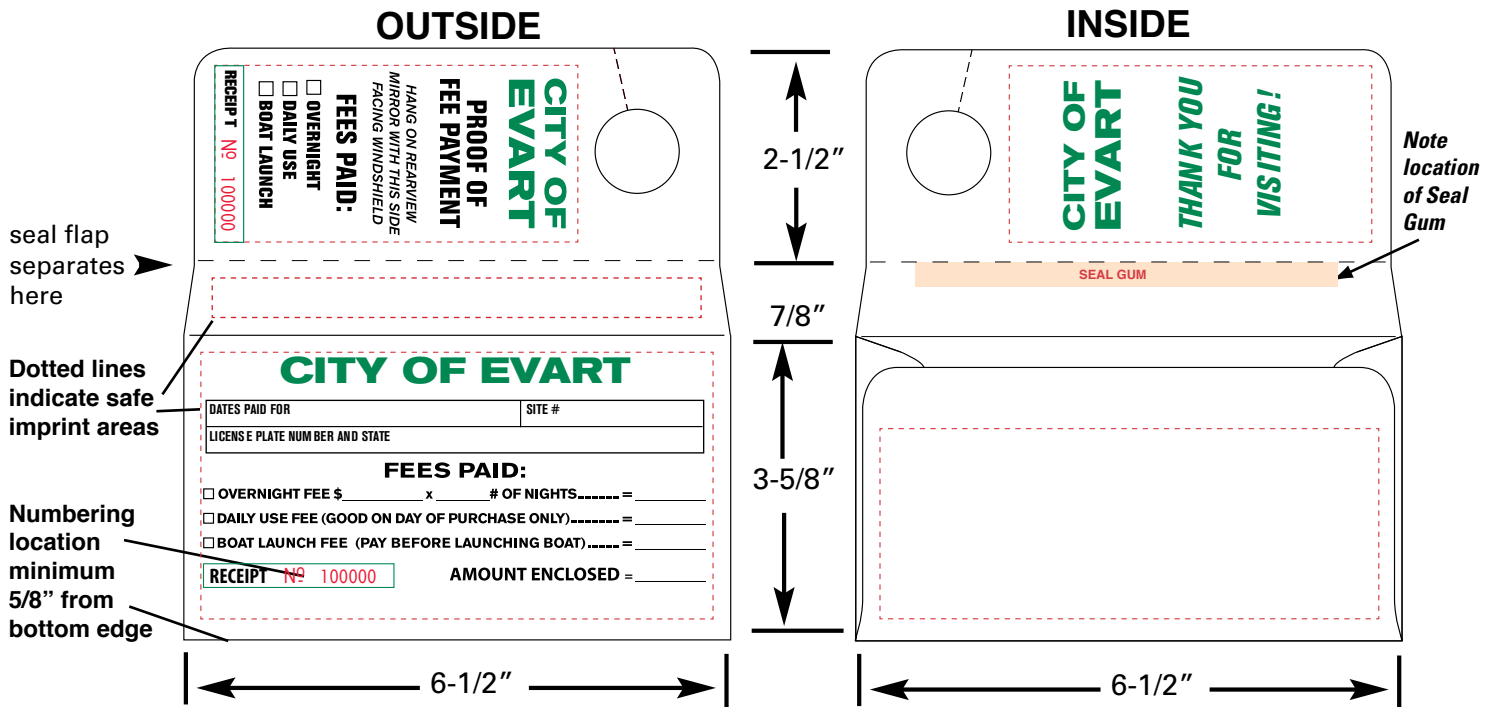

Rearview Mirror Hanging Envelope Consecutively Numbered

Consecutively Numbered Envelope with Tear Off Stub – 3-5/8" x 6-1/2" – for hanging on Rear View Mirrors, Door Knobs, or almost anything that sticks out like a nail, or a screw. Or, tuck under a windshield wiper.

No duplicate numbers — guaranteed

Also available without consecutive numbering.

Custom printed ships in 10-13 Business Days

NO EXTRA CHARGE FOR PRINTING THE SECOND SIDE WHEN USING THE SAME 1-2 COLORS AS ON THE FIRST.

PRICES PER 1,000 ENVELOPES

	ITEM#	1,000	2,500	5,000	10,000
Unprinted	RVM000	$438	$274	$225	$192
Black Ink	RVM001	583	319	235	188
1 PMS	RVM100	644	343	248	194
Black & 1 PMS	RVM202	699	365	259	200
2 PMS	RVM200	723	376	265	203

FREE PRINTING on backside when colors are the same as on the face

>> FOR LARGER QUANTITIES, PLEASE CONTACT US <<

IMPORTANT

Printing must be line copy or small reverses only. No bleeds. No hairline register. All copy must be approved. Template provided.
PROOFS (PDF or FAX): No charge.
FLAT CHARGES:
Custom Print Set Up Charges: $90.00 Flat for Black or 1 PMS; $110 Flat for Black & 1 PMS or 2 PMS
PMS ink match: $20 per color. No match charge for PMS Reflex Blue, PMS 185 Red, PMS 348 Green.
DELIVERY: Ships approximately 10-13 working days from OK of proof.
TERMS: We are pleased to accept Visa/MasterCard, Discover and American Express at the time of order entry.

"The envelopes look amazing and everyone in the office loves them!"

**Thank You,
Alyssa Rosebrugh
DPW Administrative Assistant
City of Evart**