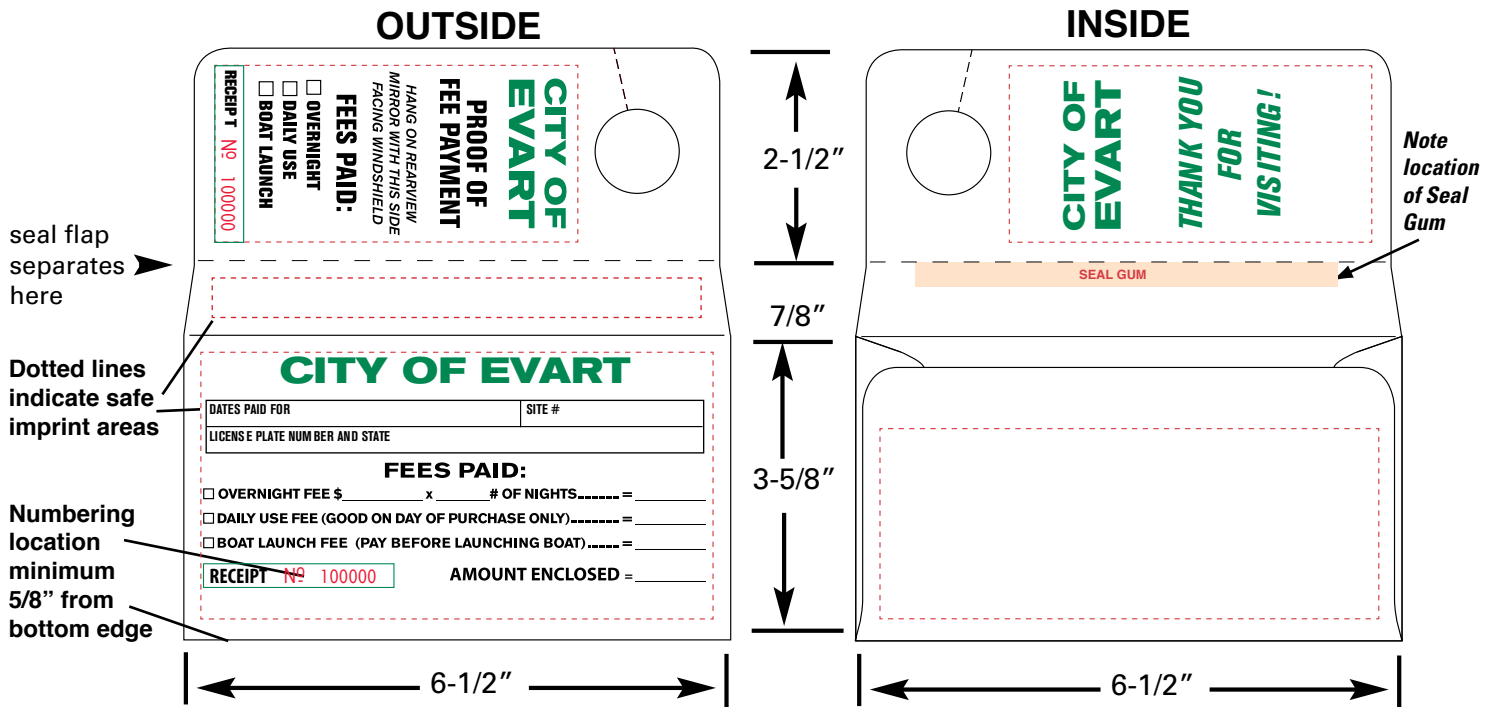

Rearview Mirror Hanging Envelope Consecutively Numbered

Consecutively Numbered Envelope with Tear Off Stub – 3-5/8" x 6-1/2" – for hanging on Rear View Mirrors, Door Knobs, or almost anything that sticks out like a nail, or a screw. Or, tuck under a windshield wiper.

No duplicate numbers — guaranteed

Also available without consecutive numbering.

Custom printed ships in 10-13 Business Days

NO EXTRA CHARGE FOR PRINTING THE SECOND SIDE WHEN USING THE SAME 1-2 COLORS AS ON THE FIRST.

FREE PRINTING on backside when colors are the same as on the face

>> FOR LARGER QUANTITIES, PLEASE CONTACT US <<

IMPORTANT

Printing must be line copy or small reverses only. No bleeds. No hairline register. All copy must be approved. Template provided.
PROOFS (PDF or FAX): No charge.
FLAT CHARGES:
 Custom Print Set Up Charges: \$90.00 Flat for Black or 1 PMS; \$110 Flat for Black & 1 PMS or 2 PMS
PMS ink match: \$20 per color. No match charge for PMS Reflex Blue, PMS 185 Red, PMS 348 Green.
DELIVERY: Ships approximately 10-13 working days from OK of proof.
TERMS: We are pleased to accept Visa/MasterCard, Discover and American Express at the time of order entry.
WEIGHT PER 1000: 9#