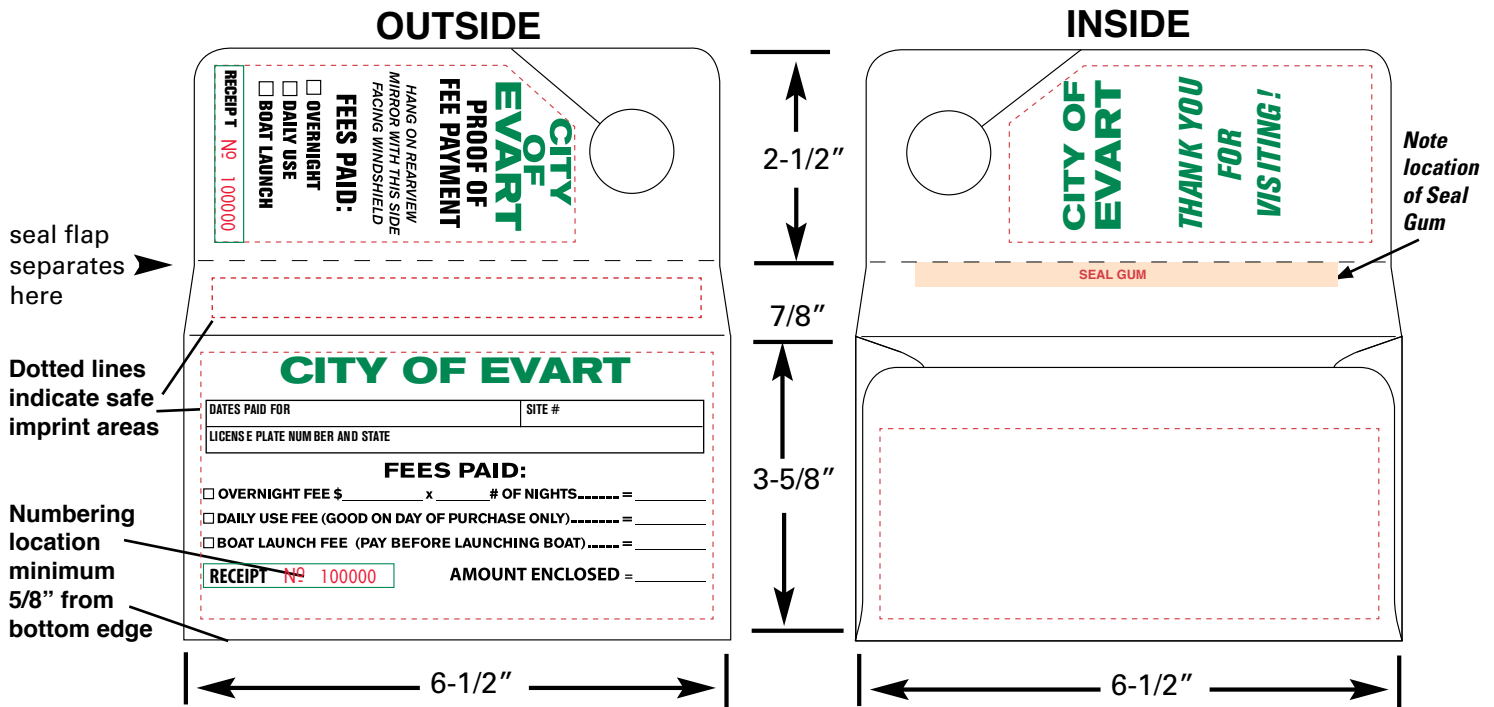

Rearview Mirror Hanging Envelope Consecutively Numbered

Consecutively Numbered Envelope with Tear Off Stub – 3-5/8" x 6-1/2" – for hanging on Rear View Mirrors, Door Knobs, or almost anything that sticks out like a nail, or a screw. Or, tuck under a windshield wiper.

No duplicate numbers — guaranteed

Also available without consecutive numbering.

Custom printed ships in 10-13 Business Days

NO EXTRA CHARGE FOR PRINTING THE SECOND SIDE WHEN USING THE SAME 1-2 COLORS AS ON THE FIRST.

FREE PRINTING on backside when colors are the same as on the face

>> FOR LARGER QUANTITIES, PLEASE CONTACT US <<

IMPORTANT

Printing must be line copy or small reverses only. No bleeds. No hairline register. All copy must be approved. Template provided. PROOFS (PDF or FAX): No charge. FLAT CHARGES: Custom Print Set Up Charges: \$90.00 Flat for Black or 1 PMS; \$110 Flat for Black & 1 PMS or 2 PMS PMS ink match: \$20 per color. No match charge for PMS Reflex Blue, PMS 185 Red, PMS 348 Green. DELIVERY: Ships approximately 10-13 working days from OK of proof. TERMS: We are pleased to accept Visa/MasterCard, Discover and American Express at the time of order entry. WEIGHT PER 1000: 9#