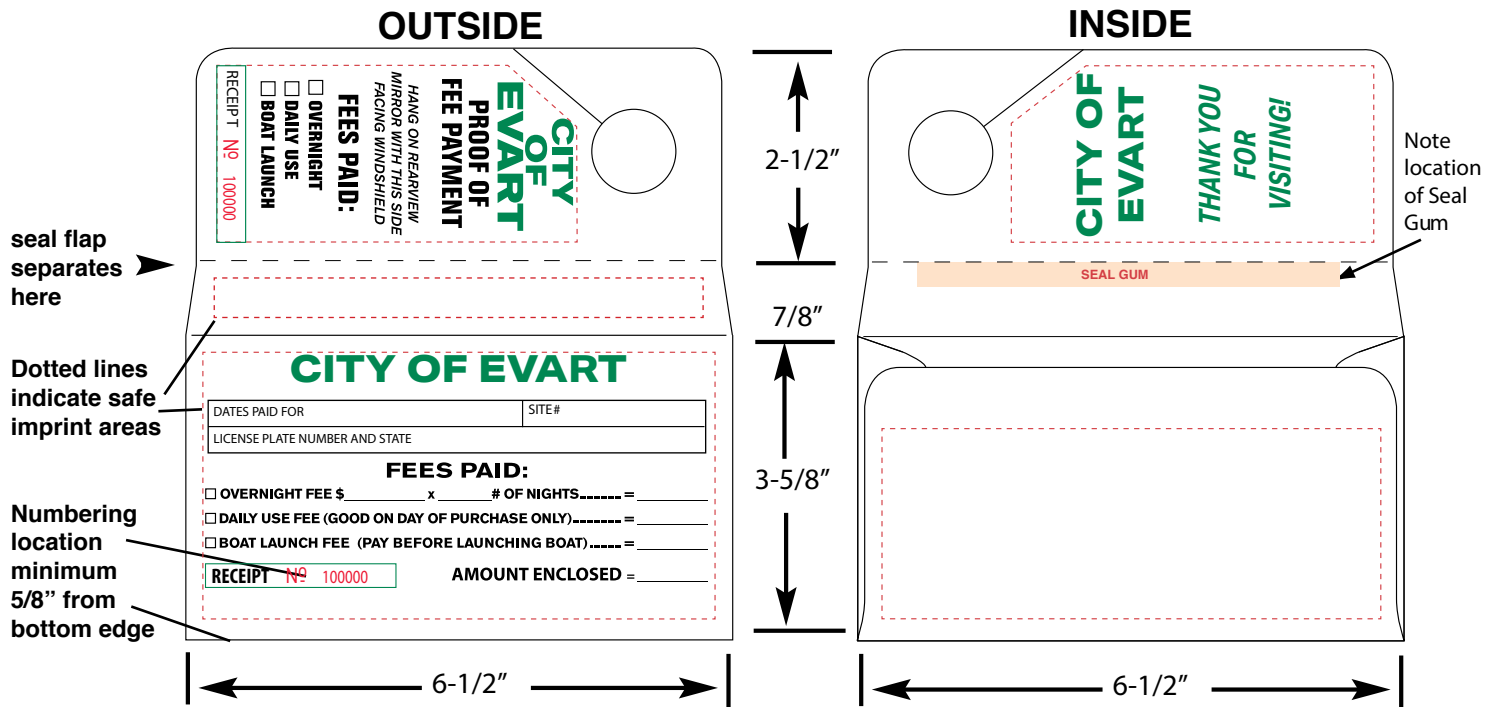

ASI #86872
SAGE #64920

Rearview Mirror Hanging Envelope Consecutively Numbered

Consecutively Numbered Envelope with Tear Off Stub – 3-5/8" x 6-1/2" – for hanging on Rear View Mirrors, Door Knobs, or almost anything that sticks out like a nail, or a screw. Or, tuck under a windshield wiper.

No duplicate numbers — guaranteed

Also available without consecutive numbering.

Custom printed ships in 10-13 Business Days

NO EXTRA CHARGE FOR PRINTING THE SECOND SIDE WHEN USING THE SAME 1-2 COLORS AS ON THE FIRST.

FREE PRINTING
on backside
when colors are
the same as on
the face

>> FOR LARGER QUANTITIES, PLEASE CONTACT US <<

IMPORTANT

Printing must be line copy or small reverses only. No bleeds. No hairline register. All copy must be approved. Template provided.
 PROOFS (PDF or FAX): No charge.
FLAT CHARGES:
 Custom Print Set Up Charges: \$90.00 Flat for Black or 1 PMS; \$110 Flat for Black & 1 PMS or 2 PMS
PMS ink match: \$20 per color. No match charge for PMS Reflex Blue, PMS 185 Red, PMS 348 Green.
DELIVERY: Ships approximately 10-13 working days from OK of proof.
TERMS: We are pleased to accept Visa/MasterCard, Discover and American Express at the time of order entry.
WEIGHT PER 1000: 9#