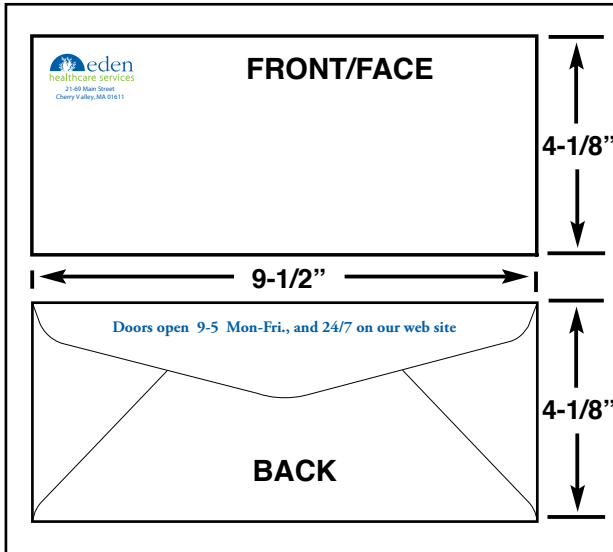

Custom printed ships in 7-9 Business Days

NO EXTRA CHARGE FOR PRINTING THE BACK SIDE WHEN USING THE SAME 1-2 COLORS AS ON THE FACE.

FREE PRINTING
on backside
when colors are
the same as on
the face

#10 Regular Envelopes

>> FOR LARGER QUANTITIES, PLEASE CONTACT US <<

#10 Window Envelopes

#10 Standard Window size and location:
1-1/8 x 4-1/2", placed 7/8" left, 1/2" bottom.

PRICES PER 1,000 ENVELOPES

	ITEM#	1000	2,500	5,000	10,000	15000	20000	25000
Black Ink	10DS001	\$96	\$60	\$50	\$42	\$36	\$34	\$33
1 PMS	10DS100	131	74	57	46	38	36	34
Black & 1 PMS	10DS202	161	78	63	49	40	38	35
2 PMS	10DS200	191	82	69	52	42	40	36

>> FOR LARGER QUANTITIES, PLEASE CONTACT US <<

Options for #10 Window Envelopes:

IMB (Intelligent Mail Barcode Window 1-3/8 x 4-1/2" placed 7/8"L, 5/8"B): Add \$4.00 per 1,000 to the above prices.

All other custom window sizes measuring approx 1-1/8 x 4-1/2" in a runnable position, add flat charge \$75.