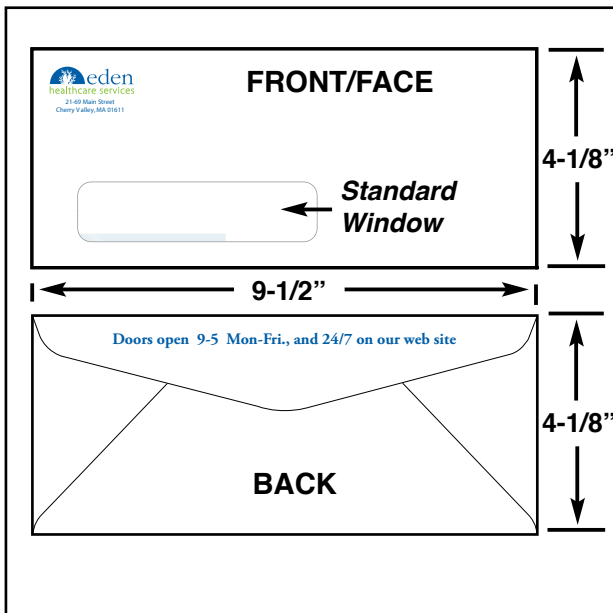

#10 Window Envelopes

#10 Standard Window size and location:
1-1/8 x 4-1/2", placed 7/8" left, 1/2" bottom.

PRICES PER 1,000 ENVELOPES

	ITEM#	1000	2,500	5,000	10,000	15000	20000	25000
Black Ink	10DS001	$96	$60	$50	$42	$36	$34	$33
1 PMS	10DS100	131	74	57	46	38	36	34
Black & 1 PMS	10DS202	161	78	63	49	40	38	35
2 PMS	10DS200	191	82	69	52	42	40	36

>> FOR LARGER QUANTITIES, PLEASE CONTACT US <<

Options for #10 Window Envelopes:

IMB (Intelligent Mail Barcode Window 1-3/8 x 4-1/2" placed 7/8"L, 5/8"B): Add $4.00 per 1,000 to the above prices.

All other custom window sizes measuring approx 1-1/8 x 4-1/2" in a runnable position, add flat charge $75.

IMPORTANT

Printing must be line copy or small reverses only. No bleeds. No hairline register. All copy must be approved. Template for fitting your content provided.

PROOFS (PDF or FAX): No charge

FLAT CHARGES:

Plates and Prep: $35. Exact repeats: no flat charge.

Inside Security Tint: add $3 per 1,000 envelopes.

PMS ink match: $20. No match charge for PMS Reflex Blue, PMS 185 Red, PMS 348 Green.

RUSH SERVICE AVAILABLE.

TERMS: We are pleased to accept Visa/MasterCard, Discover and American Express at the time of order entry.

WEIGHT PER 1000: 14#, packed 500 per box, 2500 per carton.