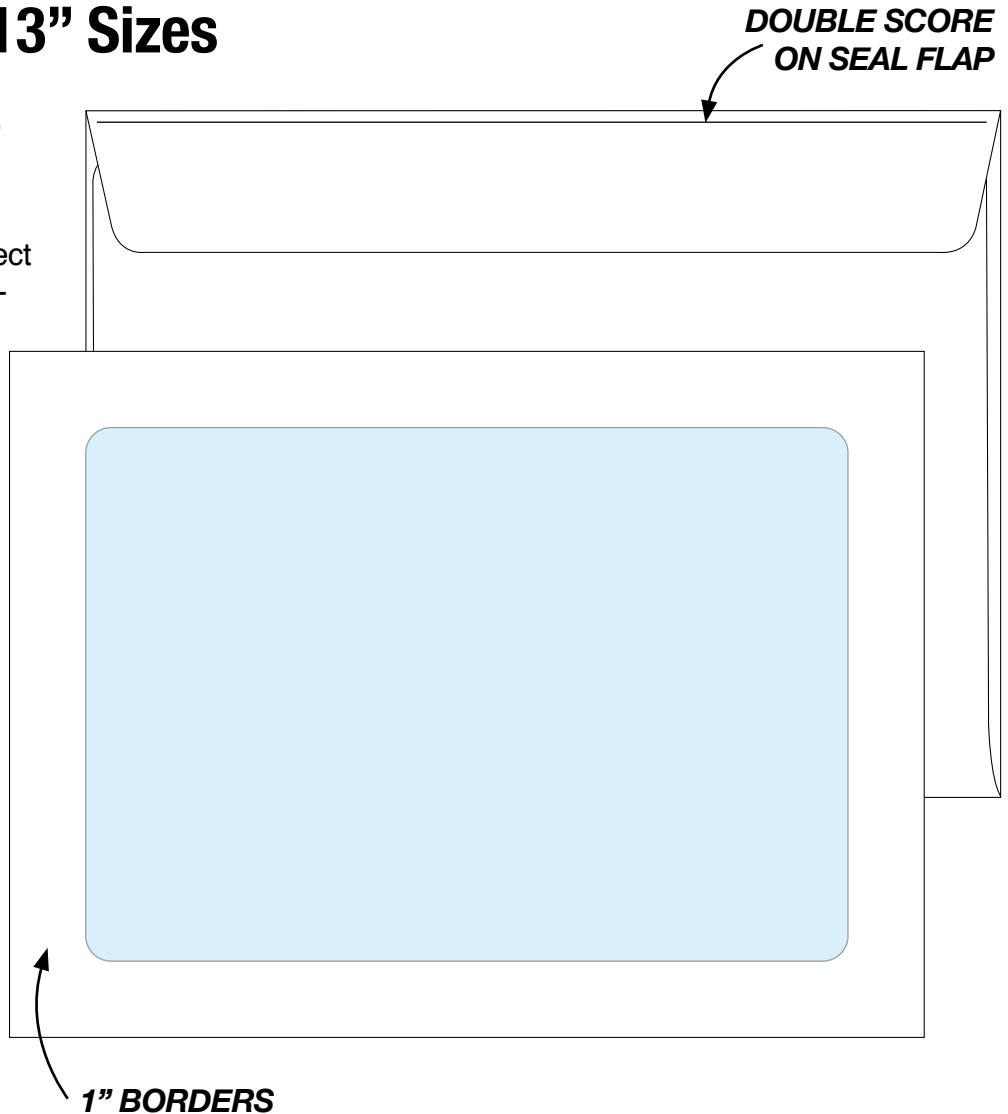

FULL VIEW WINDOW ENVELOPES *LARGEST SIZES*

9" x 12" and 10" x 13" Sizes

***In Stock and Ready to Ship
in Quantities as low as 50***

Full View window envelopes are perfect for delivering critically important documents in a suitably distinguished package. Our Full View envelopes, whether they are mailed or handed out personally, complete a memorable experience of receiving something of value.

Our large 9" x 12" and 10" x 13" booklet sizes have 1" paper borders. Their seal flaps have a double score to allow extra room for expansion. The 28#, 92 brightness white wove paper gives these envelopes plenty of strength. Available from stock plain, without printing. Labels can make a good substitute for printing, but if printing is required please contact us for details and pricing.