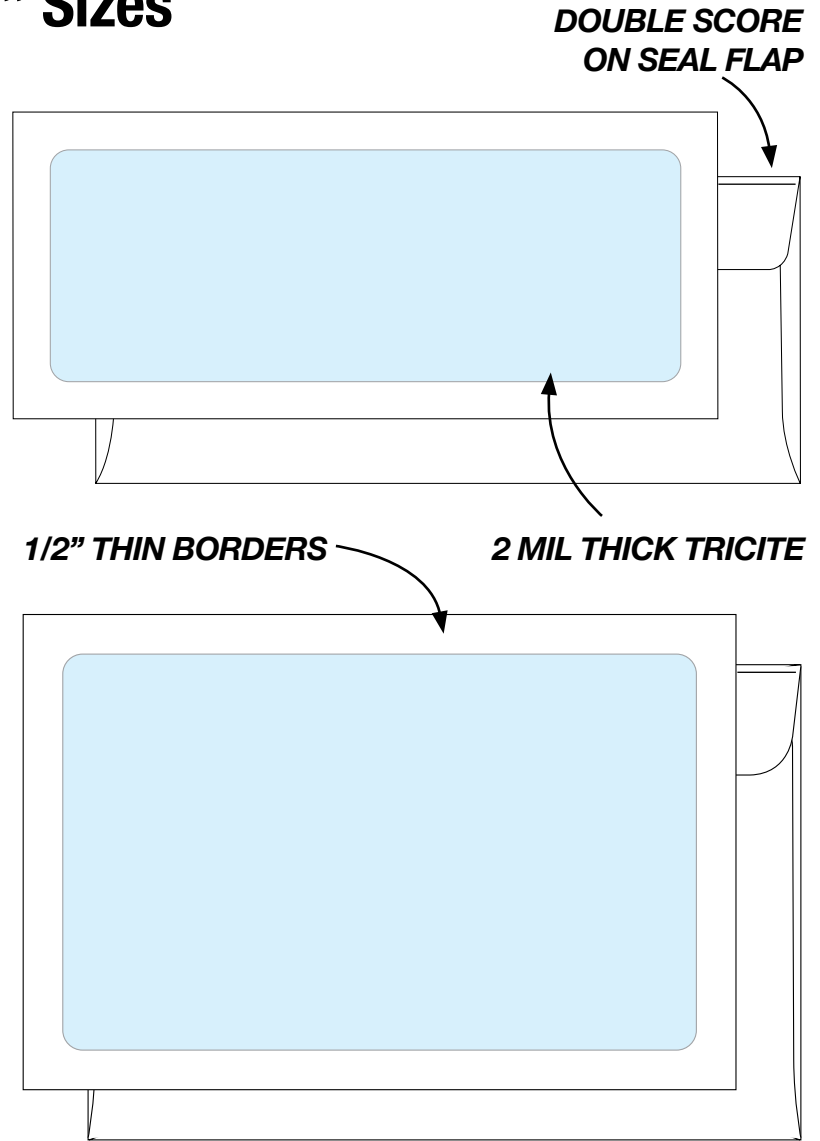

FULL VIEW "PLATE GLASS" WINDOW ENVELOPES

#10, 6" x 9", and 6" x 9-1/2" Sizes

***In Stock and Ready to Ship
in Quantities as low as 50***

If you need envelopes that need to be opened immediately, for direct mail for instance, or for use as a vault to safe-keep important documents for years into the future, these 3 "Plate Glass" full views are the perfect answer. The 1/2" paper border around the windows is the narrowest in the industry, and all the better for showing off the contents within. Not only do our Plate Glass Full Views offer instant gratification to the person who opens them, they will also withstand the rigors of moving through the Post Office and years of mistreatment in a car's glove compartment.

The backbone of these Plate Glass full views, is the combination of the 2 mil thick ultra-clear Tricite window film and the tough 28 sub envelope grade, 92 brightness, paper from which they are created.

These 3 sizes also have double scored seal flaps which provide room for expansion. The scores make it possible to overstuff the envelope without distorting either the envelope or the contents.

Caution: These Full View Plate Glass Window envelopes cannot keep a secret. They will get opened.