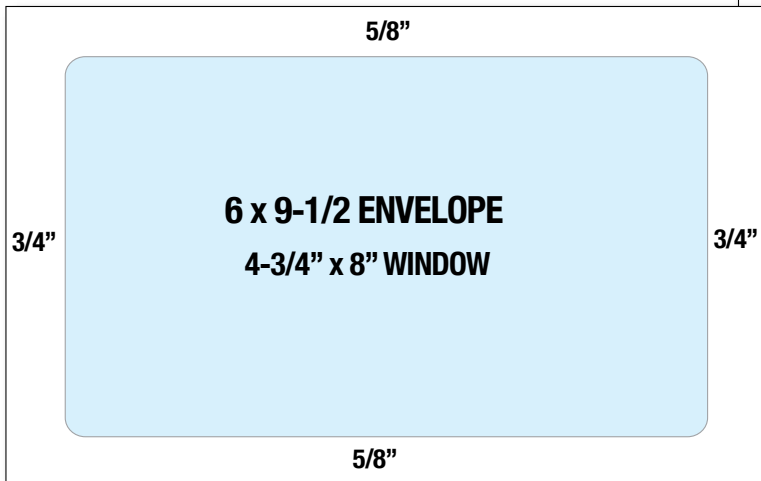

PRICES SHOWN ARE PER ENVELOPE

	ITEM#	50	100	250	500	1000	2,500	5,000	10,000	15000	20000	25000
#10	#10FV	$ .30	$ .29	$ .276	$ .146	$ .129	$ .0492	$ .024	$ .0114	$ .0072	$ .0054	$ .0042
6 x 9	6x9FV	$ .46	$ .31	$ .252	$ .186	$ .141	$ .0532	$ .025	$ .0119	$ .0077	$ .0057	$ .0044
6 x 9-1/2	6x9-1/2FV	$ .48	$ .32	$ .257	$ .190	$ .144	$ .0543	$ .026	$ .0121	$ .0078	$ .0058	$ .0045

>> FOR LARGER QUANTITIES, PLEASE CONTACT US <<

Custom printing on the backside available. Please contact us for details and pricing.