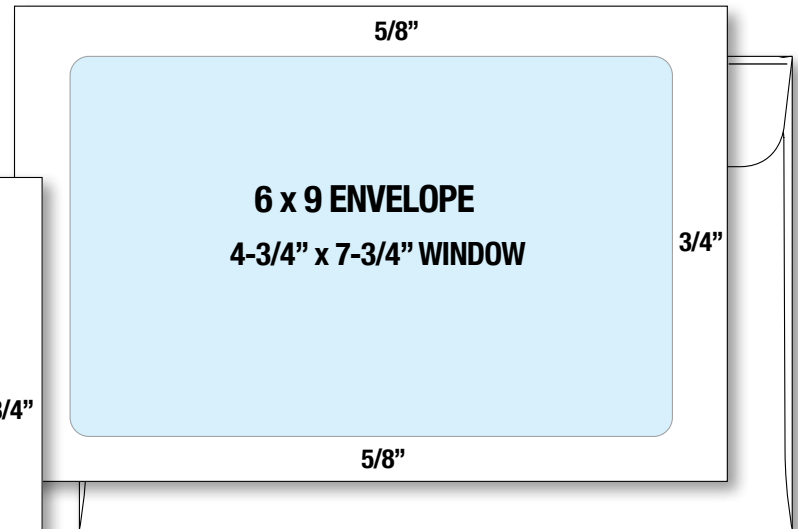

PRICES SHOWN ARE PER ENVELOPE

	ITEM#	50	100	250	500	1000	2,500	5,000	10,000	15000	20000	25000
#10	#10FV	$ .30	$ .29	$ .276	$ .146	$ .129	$ .0492	$ .024	$ .0114	$ .0072	$ .0054	$ .0042
6 x 9	6x9FV	$ .46	$ .31	$ .252	$ .186	$ .141	$ .0532	$ .025	$ .0119	$ .0077	$ .0057	$ .0044
6 x 9-1/2	6x9-1/2FV	$ .48	$ .32	$ .257	$ .190	$ .144	$ .0543	$ .026	$ .0121	$ .0078	$ .0058	$ .0045

>> FOR LARGER QUANTITIES, PLEASE CONTACT US <<

Custom printing on the backside available. Please contact us for details and pricing.