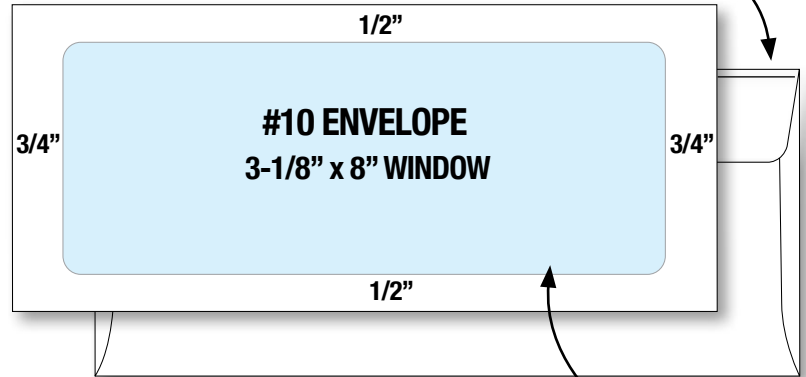

FULL VIEW WINDOW ENVELOPES

#10, 6 x 9, and 6 x 9-1/2 Sizes

In Stock and Ready to Ship in Quantities as low as 50 per order.

Let the envelope contents do the talking! Our paper borders are the narrowest possible. Because of their enormous windows, our full views are not good at keeping secrets. They will be the first to be opened.

The backbone of our Full Views is the combination of the clear, 2 mil thick window film and the extra strong 28 sub, 92 brightness, envelope grade paper from which they are made.

All three sizes have double scored seal flaps to allow a little extra room for expansion.

DOUBLE SCORED SEAL FLAP

2 MIL THICK WINDOW FILM