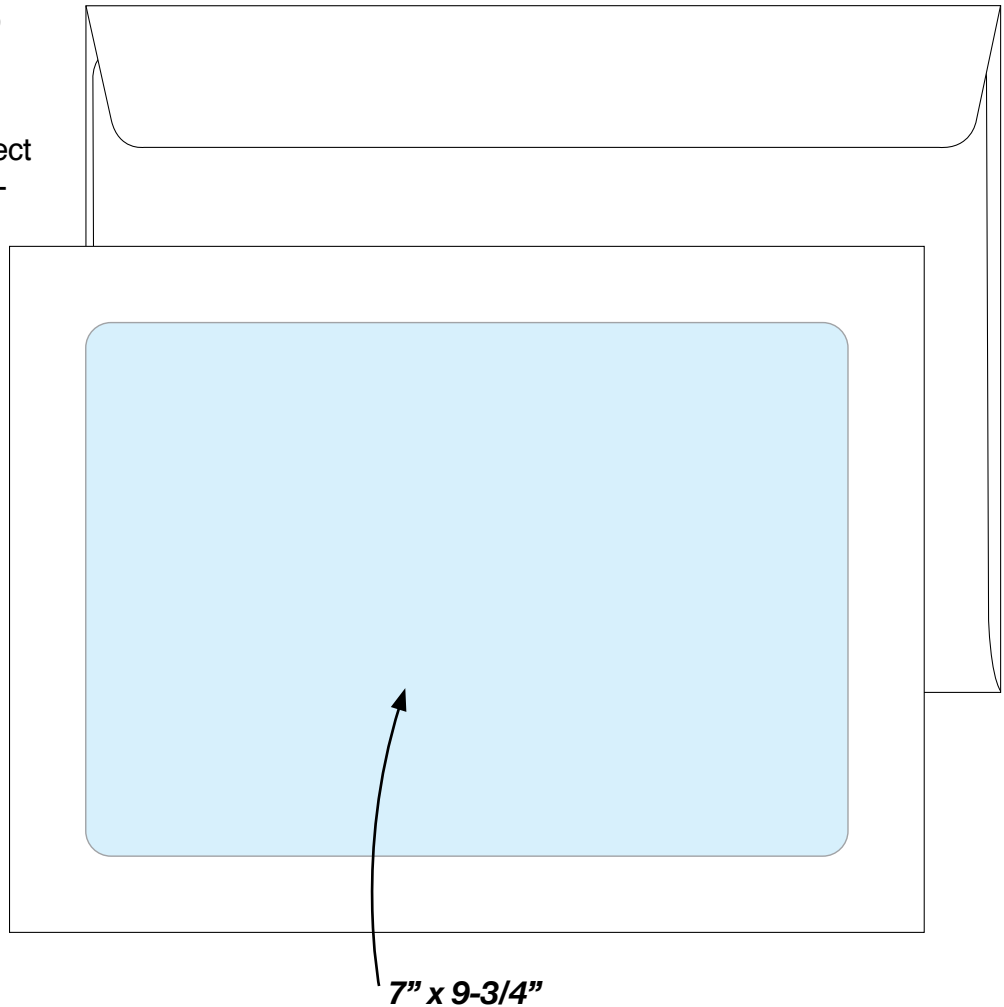

FULL VIEW WINDOW ENVELOPES *LARGEST SIZES*

9" x 12" and 10" x 13" Sizes

***In Stock and Ready to Ship
in Quantities as low as 50***

Full View window envelopes are perfect for delivering critically important documents in a suitably distinguished package. Our Full View envelopes, whether they are mailed or handed out personally, complete a memorable experience of receiving something of value.

Our large 9" x 12" and 10" x 13" booklet sizes have a full view window that is 7" x 9-3/4". The 28# white kraft paper gives these envelopes plenty of strength. Available from stock plain, without printing. Labels can make a good substitute for printing, but if printing is required please contact us for details and pricing.