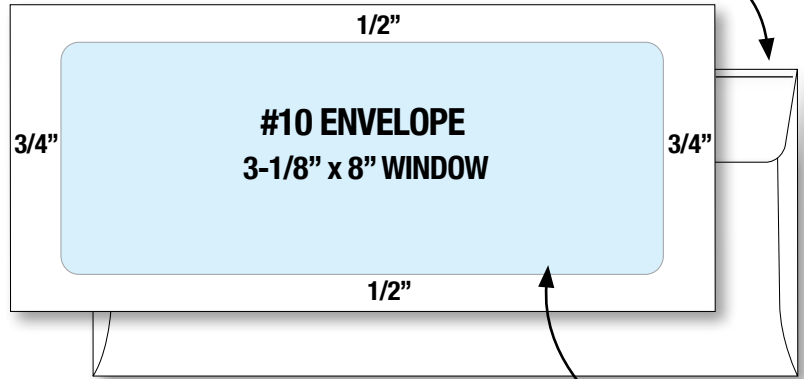

FULL VIEW WINDOW ENVELOPES

#10, 6 x 9, and 6 x 9-1/2 Sizes

In Stock and Ready to Ship in Quantities as low as 50 per order.

Let the envelope contents do the talking! Our paper borders are the narrowest possible. Because of their enormous windows, our full views are not good at keeping secrets. They will be the first to be opened.

The backbone of our Full Views is the combination of the clear, 2 mil thick window film and the extra strong 28 sub, 92 brightness, envelope grade paper from which they are made.

All three sizes have double scored seal flaps to allow a little extra room for expansion.

DOUBLE SCORED SEAL FLAP

2 MIL THICK WINDOW FILM