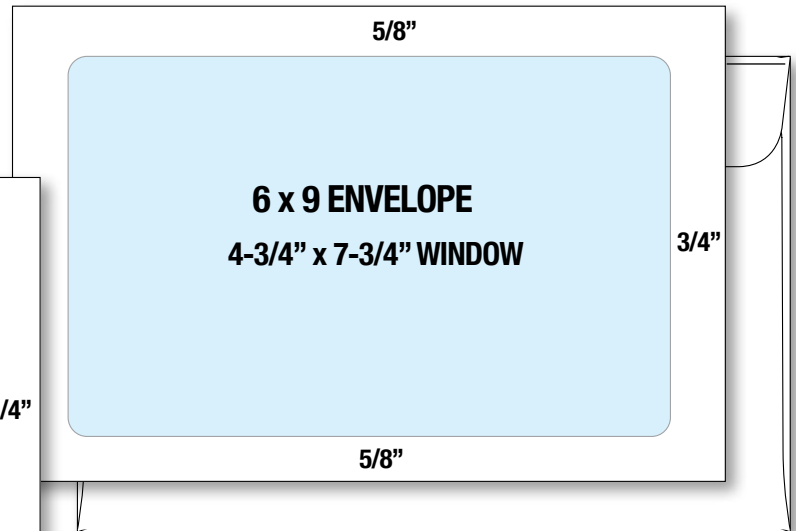

PRICES SHOWN ARE PER ENVELOPE

	ITEM#	50	100	250	500	1000	2,500	5,000	10,000	15000	20000	25000
#10	#10FV	$ .30	$ .29	$ .276	$ .146	$ .129	$ .1232	$ .119	$ .114	$ .109	$ .107	$ .105
6 x 9	6x9FV	$ .46	$ .31	$ .252	$ .186	$ .141	$ .133	$ .127	$ .119	$ .115	$ .113	$ .111
6 x 9-1/2	6x9-1/2FV	$ .48	$ .32	$ .257	$ .190	$ .144	$ .136	$ .130	$ .121	$ .117	$ .115	$ .113

>> FOR LARGER QUANTITIES, PLEASE CONTACT US <<

Custom printing on the backside available. Please contact us for details and pricing.