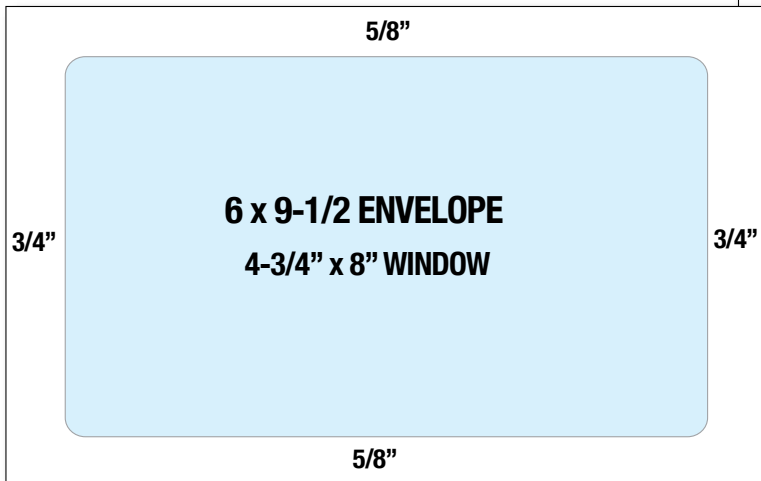

PRICES SHOWN ARE PER ENVELOPE

	ITEM#	50	100	250	500	1000	2,500	5,000	10,000	15000	20000	25000
#10	#10FV	$ .30	$ .29	$ .276	$ .146	$ .129	$ .1232	$ .119	$ .114	$ .109	$ .107	$ .105
6 x 9	6x9FV	$ .46	$ .31	$ .252	$ .186	$ .141	$ .133	$ .127	$ .119	$ .115	$ .113	$ .111
6 x 9-1/2	6x9-1/2FV	$ .48	$ .32	$ .257	$ .190	$ .144	$ .136	$ .130	$ .121	$ .117	$ .115	$ .113

>> FOR LARGER QUANTITIES, PLEASE CONTACT US <<

Custom printing on the backside available. Please contact us for details and pricing.