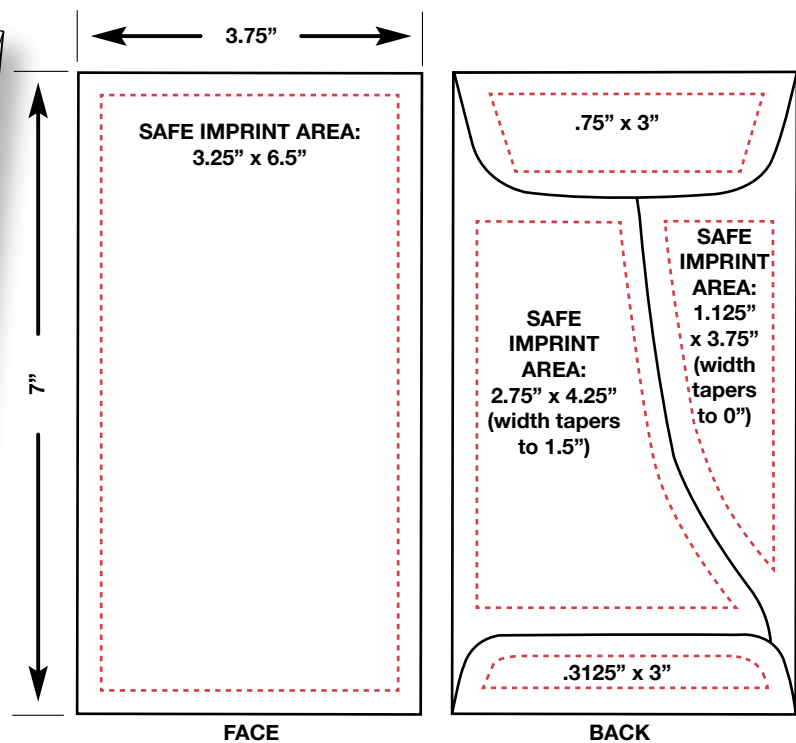

24# White Wove Paper

These Drive Up Banking Envelopes feature a pocket to hold the customer's receipt, currency and coin. Made from high quality 24# White Wove envelope grade paper. Attractive and distinctive. Available plain or custom printed in up to two colors. Also available in 4 color process.

5-7 Day Turn-around

FREE PRINTING on backside when colors are the same as on the face

		ALL PRICES PER 1,000 ENVELOPES			
	ITEM#	1,000	2,500	5,000	10,000
Unprinted	SCRV000	\$120	\$100	\$ 80	\$ 68
Black Ink	SCRV001	268	165	119	94
1 Color	SCRV100	318	185	129	99
Black & 1 Color	SCRV202	348	197	135	102
2 Color	SCRV200	368	205	139	104
FOR LATEX SEAL, PLEASE ADD BELOW TO PRICES ABOVE					
LATEX SEAL	SCRVLTX	\$300	\$120	\$60	\$41

>> FOR LARGER QUANTITIES, PLEASE CONTACT US <<

IMPORTANT

Printing must be line copy or small reverses only. No bleeds. No hairline register. All copy must be approved. Template for fitting your content provided.