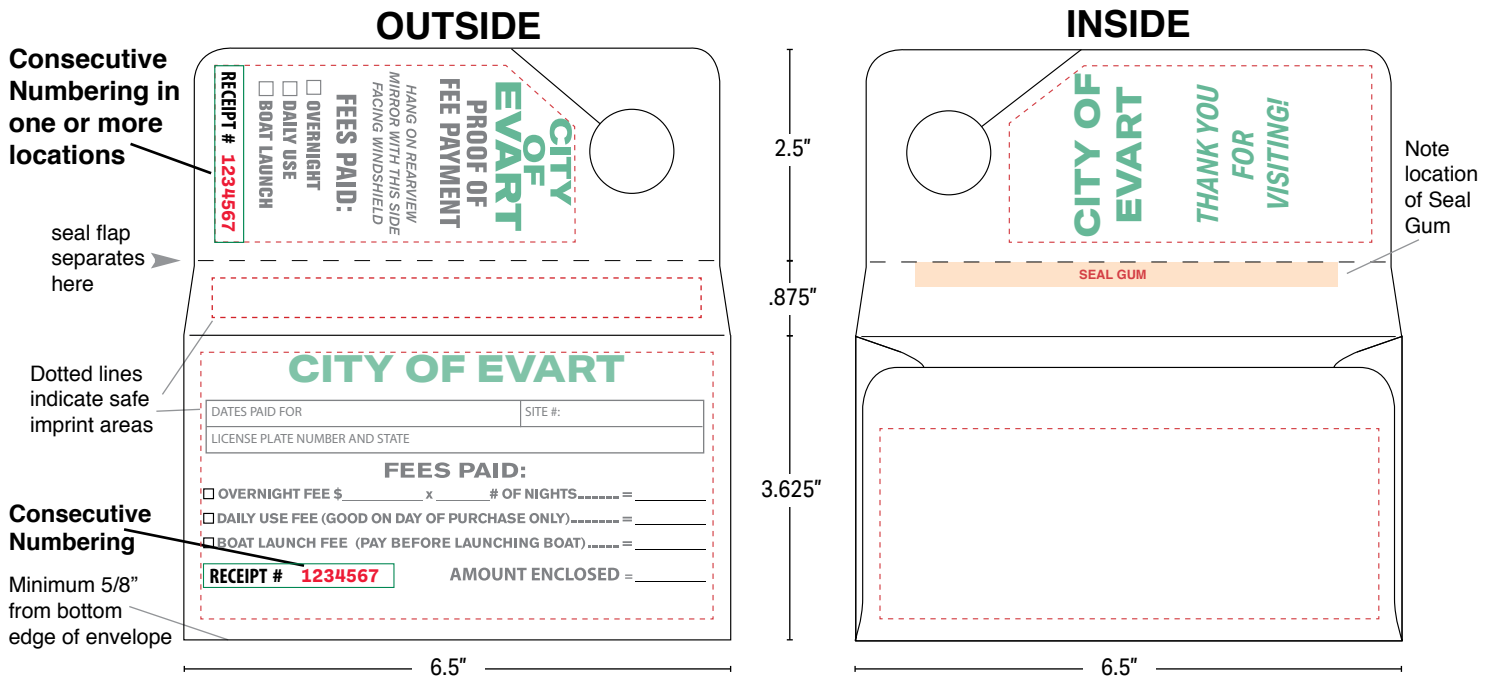

SHEPPARD ENVELOPE MFG CO

BECAUSE QUALITY AND SERVICE MATTER

sheppardenvelope.com - 800 325 6622 - [fax] 508 754 3108 - sales@sheppardenvelope.com - Hours M-F 8-5 EST

ASI #86872
SAGE #64920

Rearview Mirror Hanging Envelope Consecutively Numbered

Consecutively Numbered Envelope with Tear Off Stub – 3-5/8" x 6-1/2" – for hanging on Rear View Mirrors, Door Knobs, or almost anything that sticks out like a nail, or a screw. Or, tuck under a windshield wiper.

No duplicate numbers, guaranteed

Also available without consecutive numbering.

Custom printed ships in 10-13 Business Days

NO EXTRA CHARGE FOR PRINTING THE SECOND SIDE WHEN USING THE SAME 1-2 COLORS AS ON THE FIRST.

PRICES PER 1,000 ENVELOPES

	ITEM#	1,000	2,500	5,000	10,000	
Unprinted	RVM000	$464	$290	$239	$194	✓
Black Ink	RVM001	618	338	249	199	✓
1 Color	RVM100	683	364	263	206	✓
Black & 1 Color	RVM202	746	387	275	212	✓
2 Color	RVM200	766	399	281	215	✓

FREE PRINTING
on backside
when colors are
the same as on
the face

>> FOR LARGER QUANTITIES, PLEASE CONTACT US <<

IMPORTANT

Printing must be line copy or small reverses only. No bleeds. No hairline register. All copy must be approved. Template provided.
PROOFS (PDF or FAX): No charge.
FLAT CHARGES:
Custom Print Set Up: $90.00 for Black or 1 PMS; $110 for Black & 1 PMS or 2 PMS
PMS ink match: $20 per color. No match charge for PMS Reflex Blue, PMS 185 Red, PMS 348 Green.
DELIVERY: Ships approximately 10-13 working days from OK of proof.
TERMS: We are pleased to accept Visa/MasterCard, Discover and American Express at the time of order entry.
WEIGHT PER 1000: 9#

"The envelopes look amazing and everyone in the office loves them!"

Thank You,
Alyssa Rosebrugh
DPW Administrative Assistant
City of Evart