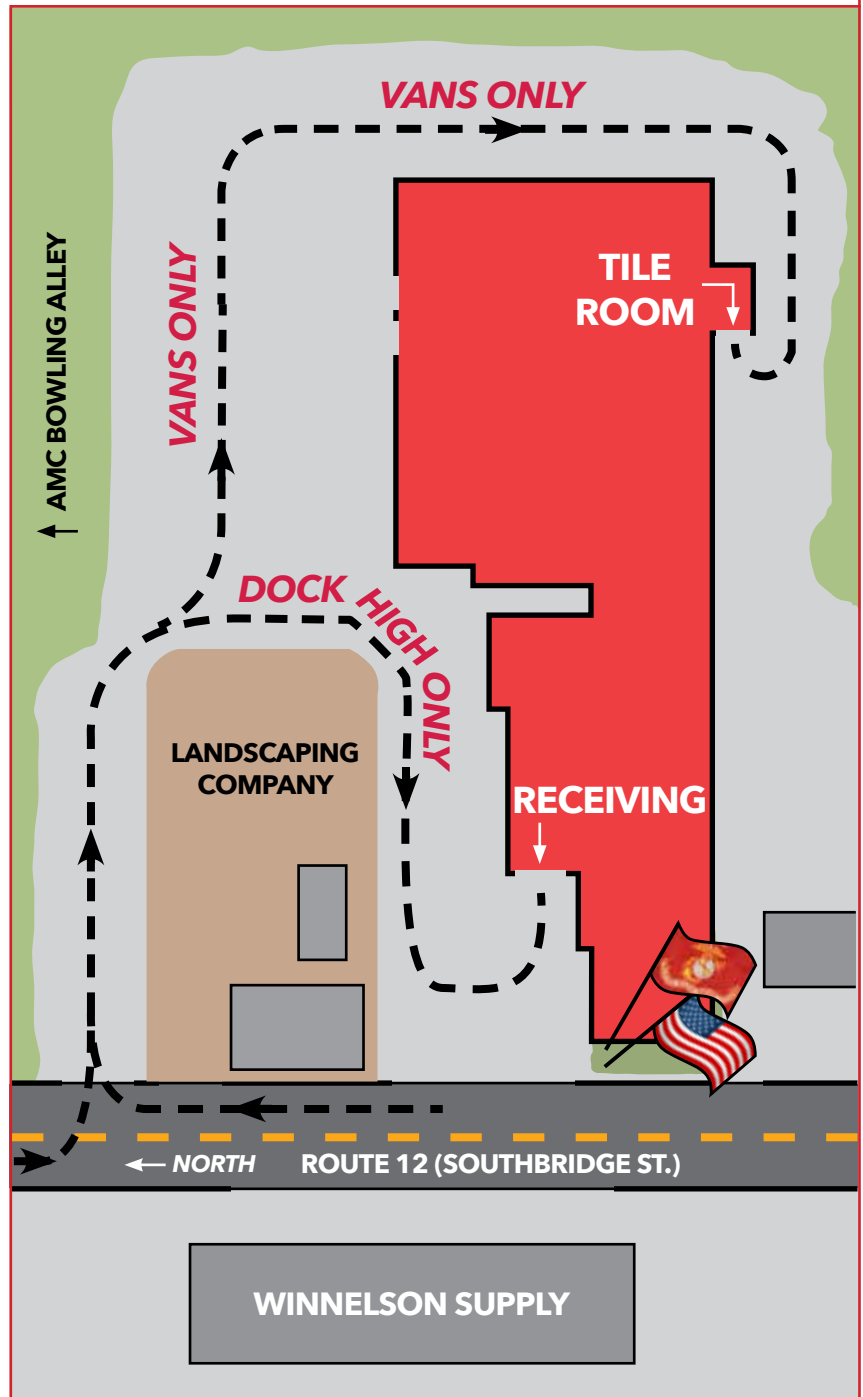

2-3 DAY #10 Litho Conversion Service

SHIPPING/RECEIVING MAP • 800-325-6622

RECEIVING

Our primary dock - 48"
DOCK HIGH ONLY

TILE ROOM

Ground level - Sheppard
fork removal.
VAN DELIVERY ONLY

Van deliveries with skids will
always be at the TILE ROOM.

Please call 15 minutes prior to
your arrival. When you arrive,
ring the buzzer and call to let
us know you are here.

508-791-5588

**We ship and receive
from 8 a.m. - 2:30 p.m.,
Mon-Fri.
Other times by
appointment.**