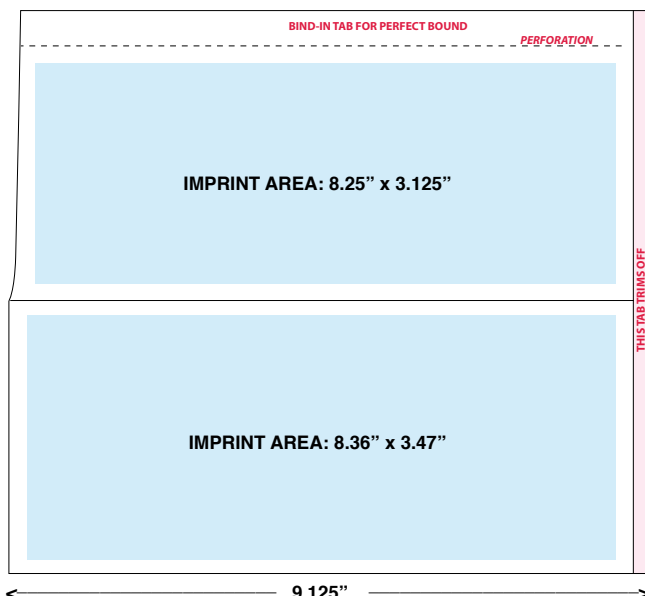

WEIGHT PER 1000: 17#

OUTSIDE

INSIDE