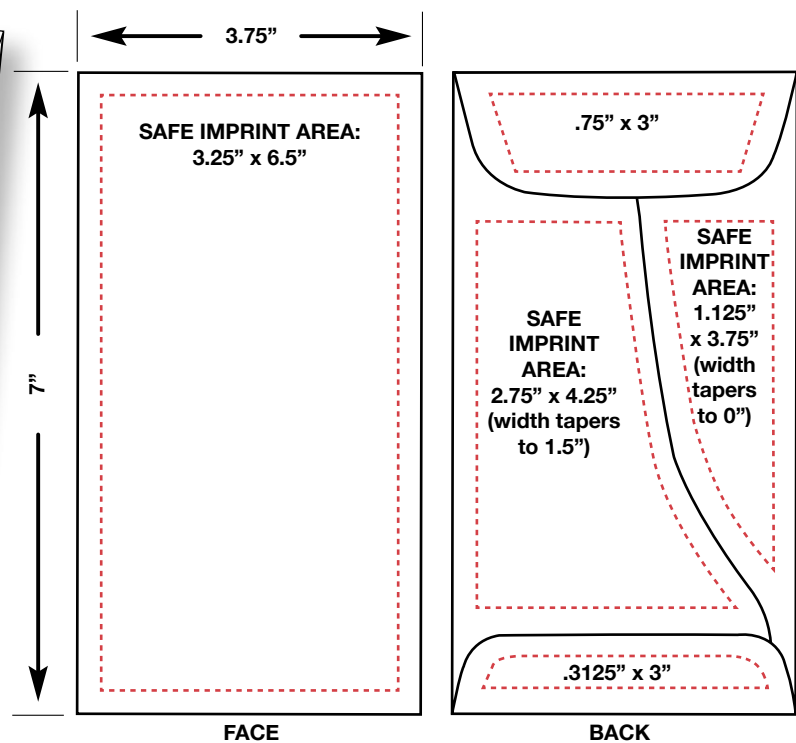

24# White Wove Paper

These Teller Window Drive Up Banking Envelopes feature a pocket to hold the customer's receipt, currency and coin. Made from high quality 24# White Wove envelope grade paper. Attractive and distinctive. Available plain or custom printed in up to two colors. Also available in 4 color process.

FREE PRINTING
on backside
when colors
are the same
as on the face

IMPORTANT

Printing must be line copy or small reverses only. No bleeds. No hairline register. All copy must be approved. Template for fitting your content provided.