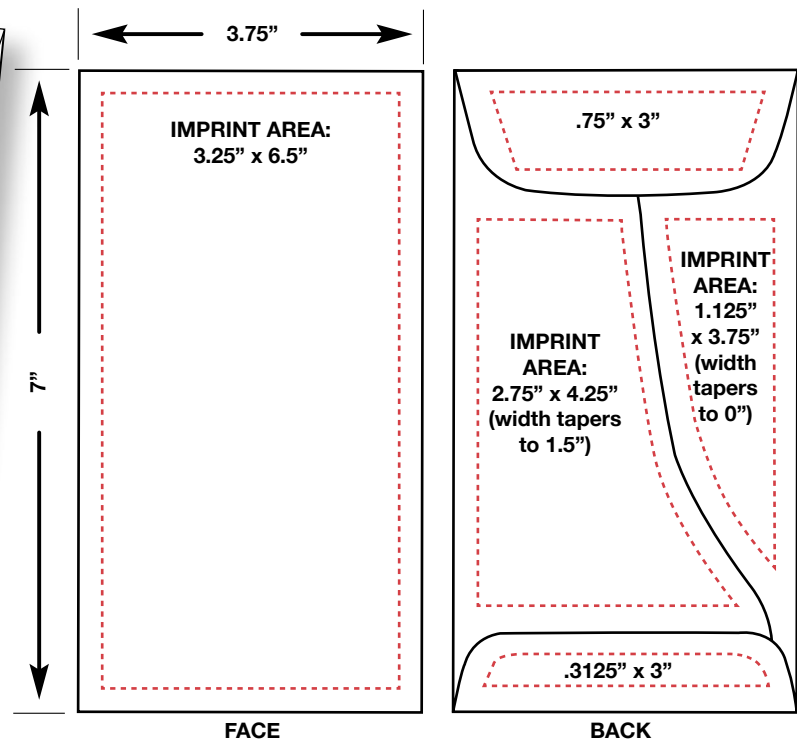

Drive-up Envelope 'S' Curve (3-3/4" x 7")

24# White Wove Paper

These Teller Window Drive Up Banking Envelopes feature a pocket to hold the customer's receipt, currency and coin. Made from high quality 24# White Wove envelope grade paper. Attractive and distinctive. Available plain or custom printed in up to two colors. Also available in 4 color process.

FREE PRINTING
 on backside
 when colors
 are the same
 as on the face

IMPORTANT Printing must be line copy or small reverses only. No bleeds. No hairline register. All copy must be approved. Template for fitting your content provided.