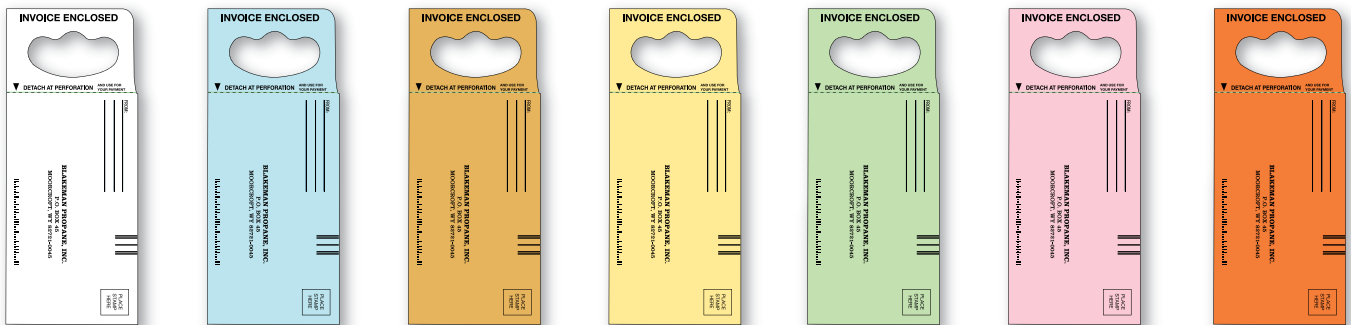

## Standard Size Doorknob Hangup

**3-5/8" x 6-1/2" reply envelope** overall size: 3-5/8" x 8-7/8"  
 holds a personal check without folding in half

*(for larger reply envelopes see our Super Size and even larger #10 Size Doorknob Hangups)*

Now available in 7 different paper colors

White

Blue

Brown

Canary

Green

Pink

Neon Orange