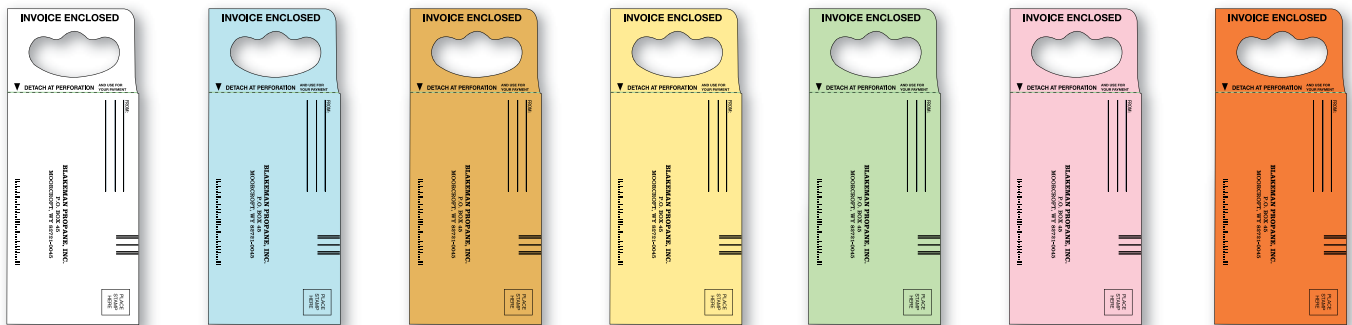

ASI #86872
 SAGE #64920

Standard Size Doorknob Hangup

3-5/8" x 6-1/2" reply envelope overall size: 3-5/8" x 8-7/8"
 holds a personal check without folding in half

(for larger reply envelopes see our Super Size and even larger #10 Size Doorknob Hangups)

Now available in 7 different paper colors

White

Blue

Brown

Canary

Green

Pink

Neon Orange

Turn around time for Plain, Unprinted: orders received by 12 p.m. EST are shipped the same day.

Turn around time for Custom Printed: are shipped 7 days after proof OK.

Our doorknob customers tell us that their collection times drop dramatically when they hang their invoices on a doorknob, rather than mailing them.

Set up charges (one time only): \$45

PMS ink matches: **\$20 per color**. No charge for Reflex blue, PMS 185 red, or 348 green

Rush Service Available

Packing: 500 envelopes/box, 2,500 per carton. Weight: 14# per 1,000, 35# per carton