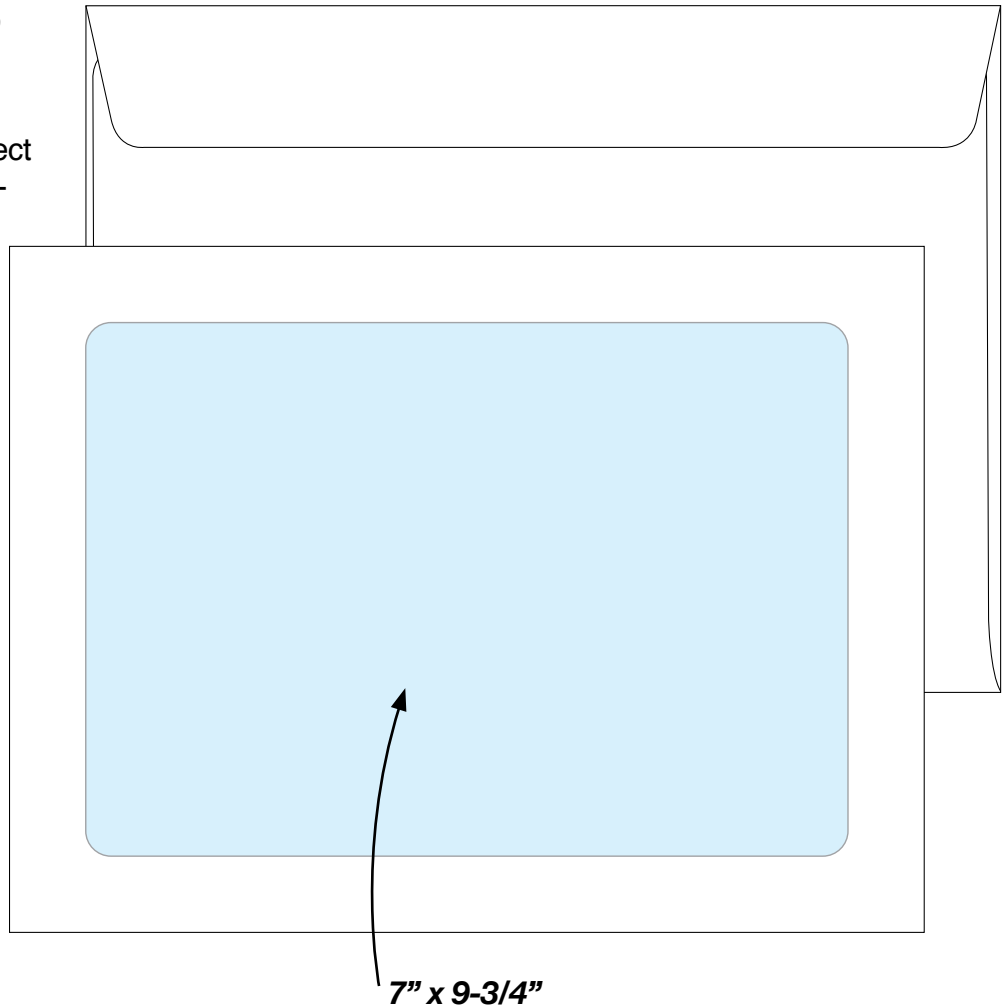

# FULL VIEW WINDOW ENVELOPES *LARGEST SIZES*

## 9" x 12" and 10" x 13" Sizes

***In Stock and Ready to Ship  
 in Quantities as low as 50***

Full View window envelopes are perfect for delivering critically important documents in a suitably distinguished package. Our Full View envelopes, whether they are mailed or handed out personally, complete a memorable experience of receiving something of value.

Our large 9" x 12" and 10" x 13" booklet sizes have a full view window that is 7" x 9-3/4". The 28# white kraft paper gives these envelopes plenty of strength. Available from stock plain, without printing. Labels can make a good substitute for printing, but if printing is required please contact us for details and pricing.