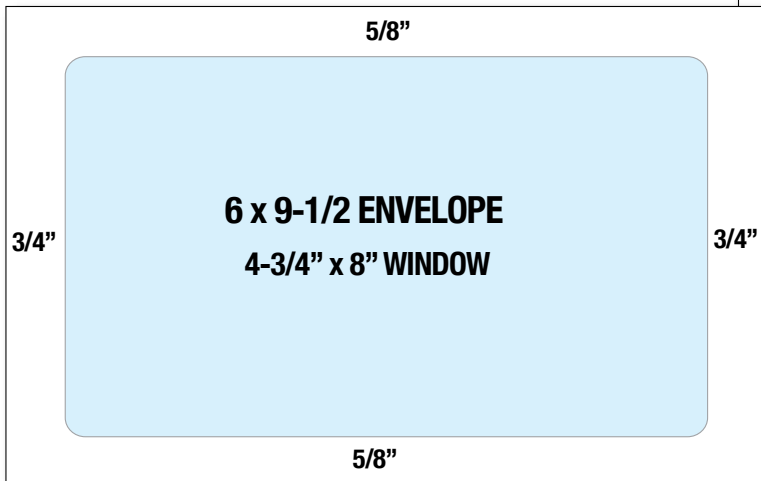

PRICES SHOWN ARE PER ENVELOPE												
ITEM #	50	100	250	500	1,000	2,500	5,000	10,000	15,000	20,000	25,000	
#10	#10FV	$.33	$.32	$.304	$.161	$.142	$.136	$.131	$.125	$.120	$.118	$.116
6x9	6X9FV	.51	.34	.277	.205	.155	.146	.140	.131	.127	.124	.122
6x9-1/2	6X9-1/2FV	.53	.35	.283	.209	.158	.150	.143	.133	.129	.127	.124

FOR LARGER QUANTITIES, PLEASE CONTACT US

Custom printing on the backside available. Please contact us for details and pricing.