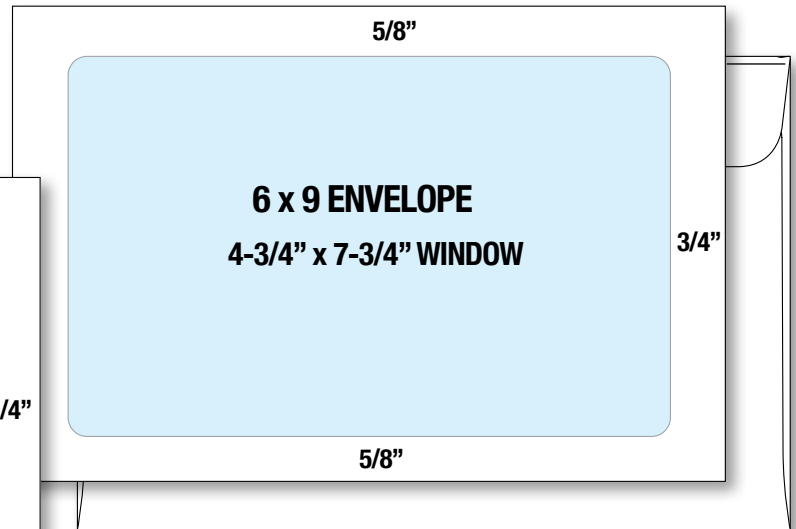

PRICES SHOWN ARE PER ENVELOPE												
ITEM #	50	100	250	500	1,000	2,500	5,000	10,000	15,000	20,000	25,000	
#10	#10FV	$.33	$.32	$.304	$.161	$.142	$.136	$.131	$.125	$.120	$.118	$.116
6x9	6X9FV	.51	.34	.277	.205	.155	.146	.140	.131	.127	.124	.122
6x9-1/2	6X9-1/2FV	.53	.35	.283	.209	.158	.150	.143	.133	.129	.127	.124

FOR LARGER QUANTITIES, PLEASE CONTACT US

Custom printing on the backside available. Please contact us for details and pricing.