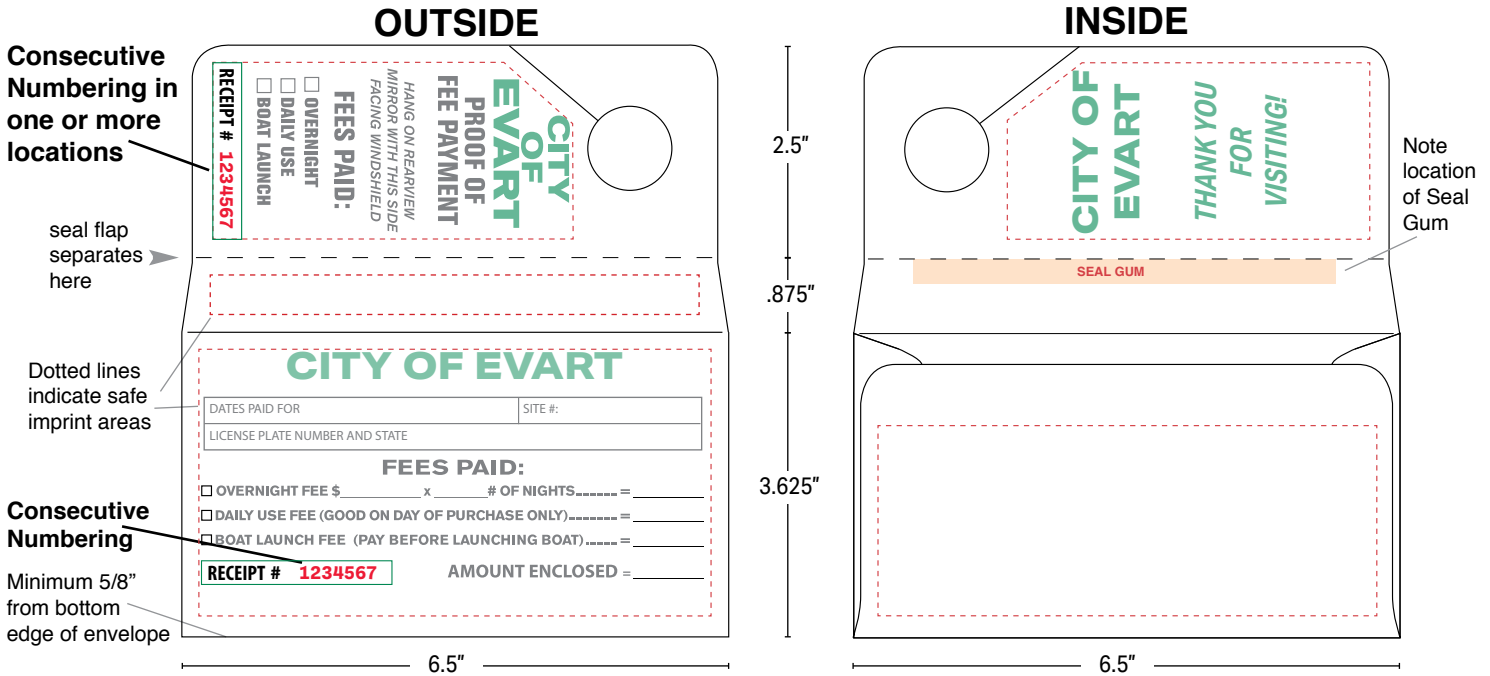

## Rearview Mirror Hanging Envelope Consecutively Numbered

Consecutively Numbered Envelope with Tear Off Stub – 3-5/8" x 6-1/2" – for hanging on Rear View Mirrors, Door Knobs, or almost anything that sticks out like a nail, or a screw. Or, tuck under a windshield wiper.

**No duplicate numbers, guaranteed**

Also available without consecutive numbering.

FOR LARGER QUANTITIES, PLEASE CONTACT US

**FREE PRINTING**  
 on backside  
 when colors  
 are the same  
 as on the face

**IMPORTANT**

Printing must be line copy or small reverses only. No bleeds. No hairline register. All copy must be approved. Template provided.