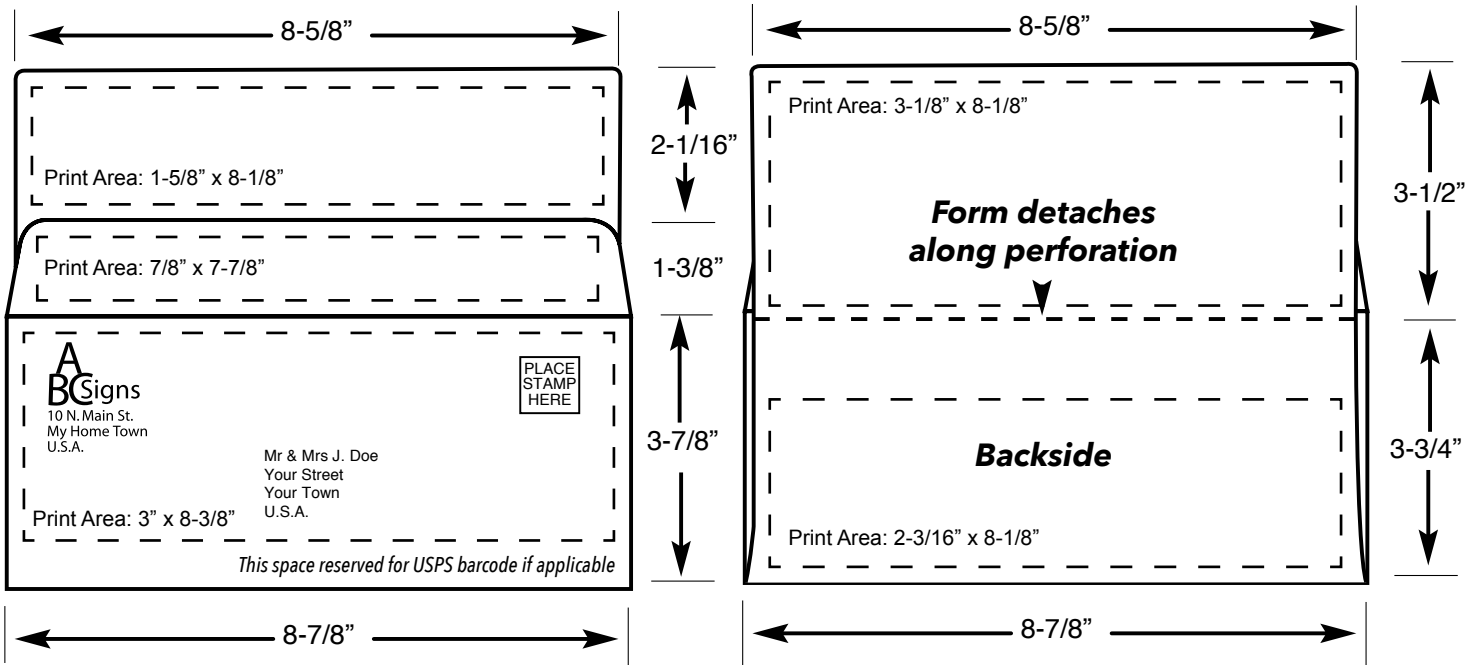

#9 Bangtail Reply Envelope (3-7/8" x 8-7/8")

24# White Wove Paper

Our #9 Bangtails are the perfect size for mailing back the easily detached 3-1/2" x 8-5/8" form along with checks, pledges, surveys, and other 8-1/2" x 11" sheets folded in thirds.

Compare with our **#9 Remittance Style B** that also has a tear-off reply form, and is the same cost per 1,000.

Unprinted ships in 1-2 Business Days

Custom printed ships in 7-10 Business Days

| PRICES PER 1,000 ENVELOPES | | | | | | |
|--|--------|-------|-------|-------|--------|---|
| | ITEM # | 1,000 | 2,500 | 5,000 | 10,000 | |
| Unprinted | 9BT000 | \$209 | \$108 | \$80 | \$70 | W |
| Black Ink | 9BT001 | \$454 | \$220 | \$157 | \$116 | W |
| 1 Color | 9BT100 | \$538 | \$249 | \$169 | \$123 | W |
| Black & 1 Color | 9BT202 | \$608 | \$275 | \$185 | \$131 | W |
| 2 Color | 9BT200 | \$638 | \$288 | \$190 | \$133 | W |
| FOR LARGER QUANTITIES, PLEASE CONTACT US | | | | | | |

FREE PRINTING
 on backside
 when colors
 are the same
 as on the face

IMPORTANT

Printing must be line copy or small reverses only. No bleeds. No hairline register. All copy must be approved. Template for fitting your content provided.