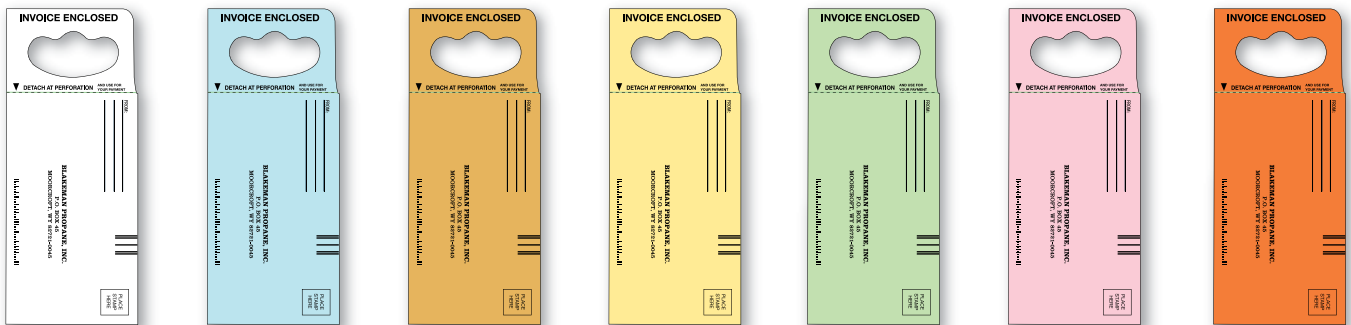

## Standard Size Doorknob Hangup

**3-5/8" x 6-1/2" reply envelope** overall size: 3-5/8" x 8-7/8"  
 holds a personal check without folding in half

(for larger reply envelopes see our Super Size and even larger #10 Size Doorknob Hangups)

Now available in 7 different paper colors

White

Blue

Brown

Canary

Green

Pink

Neon Orange

**Rush Service Available**

Packing: 500 envelopes/box, 2,500 per carton. Weight: 14# per 1,000, 35# per carton

Terms: FOB Auburn MA We are pleased to accept Visa/MasterCard, Discover and Amex at the time of order entry.