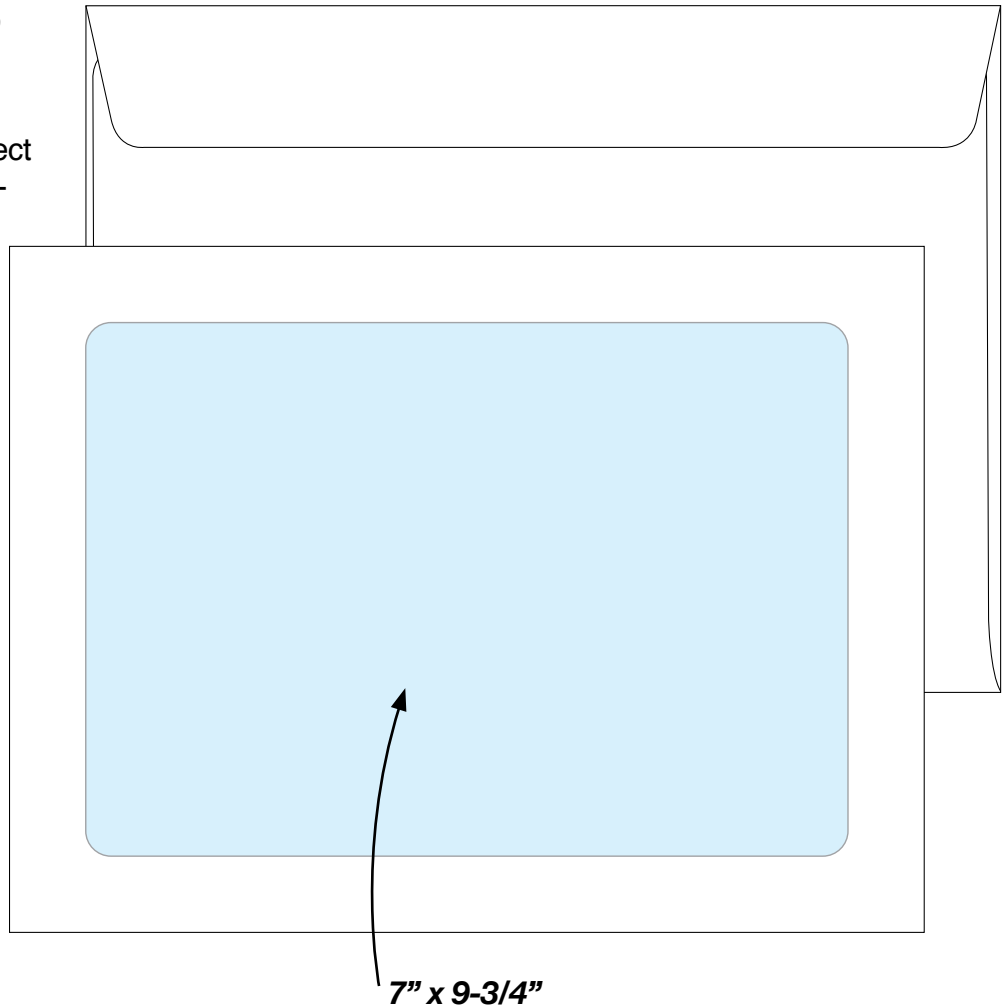

# FULL VIEW WINDOW ENVELOPES *LARGEST SIZES*

## 9" x 12" and 10" x 13" Sizes

***In Stock and Ready to Ship  
 in Quantities as low as 500***

Full View window envelopes are perfect for delivering critically important documents in a suitably distinguished package. Our Full View envelopes, whether they are mailed or handed out personally, complete a memorable experience of receiving something of value.

Our large 9" x 12" and 10" x 13" booklet sizes have a full view window that is 7" x 9-3/4". The 28# white kraft paper gives these envelopes plenty of strength. Available from stock plain, without printing. Labels can make a good substitute for printing, but if printing is required please contact us for details and pricing.