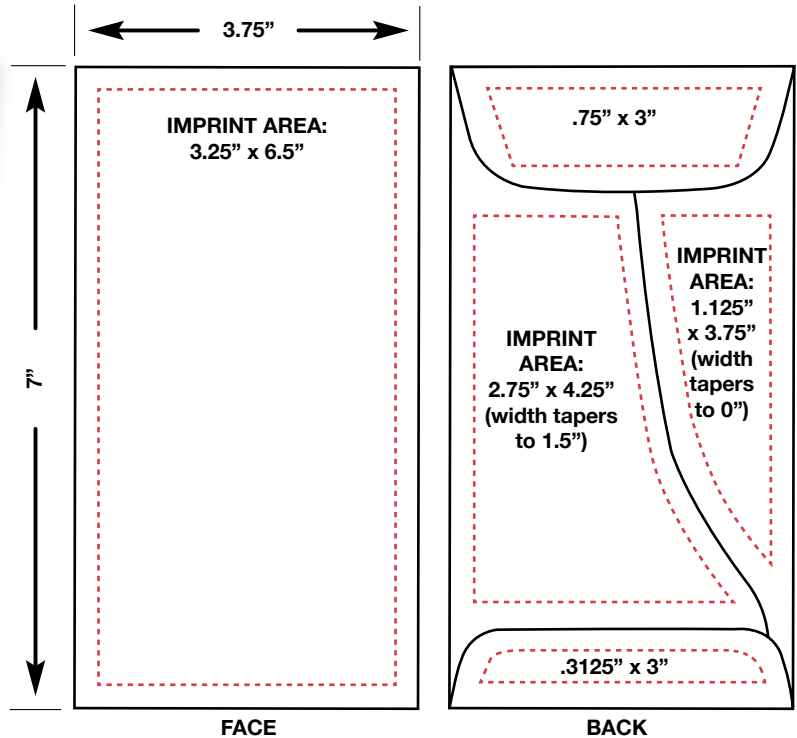

## Drive-up Envelope 'S' Curve (3-3/4" x 7")

### 24# White Wove Paper

These Teller Window Drive Up Banking Envelopes feature a pocket to hold the customer's receipt, currency and coin. Made from high quality 24# White Wove envelope grade paper. Attractive and distinctive. Available plain or custom printed in up to two colors. Also available in 4 color process.

**FREE PRINTING**  
 on backside  
 when colors  
 are the same  
 as on the face