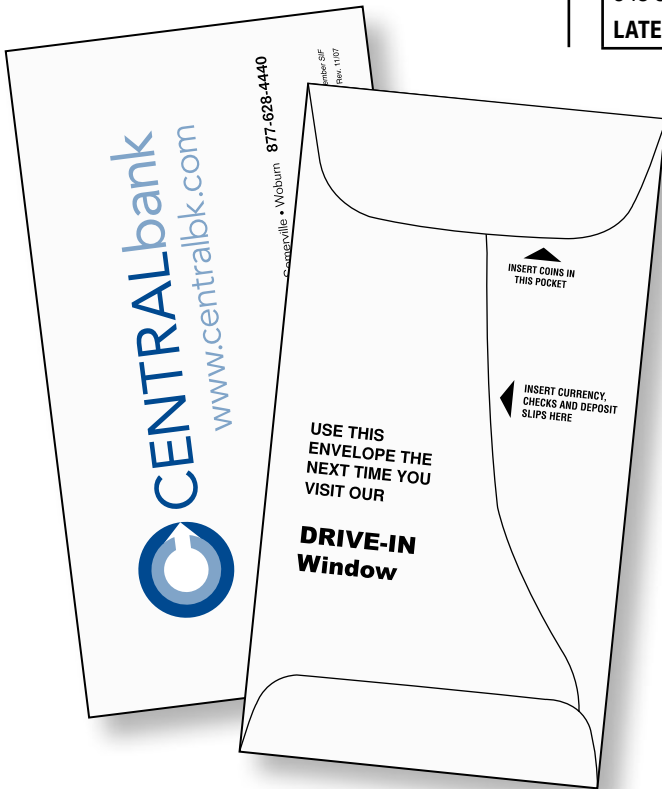

Drive-up Envelope 'S' Curve (3-3/4" x 7")

24# White Wove Paper

These Teller Window Drive Up Banking Envelopes feature a pocket to hold the customer's receipt, currency and coin. Made from high quality 24# White Wove envelope grade paper. Attractive and distinctive. Available plain or custom printed in up to two colors. Also available in 4 color process.

Custom printed ships in 5-7 Business Days

PRICES PER 1,000 ENVELOPES						
ITEM #	1,000	2,500	5,000	10,000		
Unprinted	SCRV000	$151	$125	$101	$86	w
Black Ink	SCRV001	$338	$208	$150	$119	w
1 Color	SCRV100	$400	$233	$163	$124	w
Black & 1 Color	SCRV202	$438	$249	$169	$129	w
2 Color	SCRV200	$464	$257	$175	$131	w
FOR LATEX SEAL, PLEASE ADD BELOW TO PRICES ABOVE						
LATEX SEAL	SCRVLTX	$321	$128	$64	$44	
FOR LARGER QUANTITIES, PLEASE CONTACT US						
Set Up (first order only): $45						
PMS ink match: $20. No match charge for PMS Reflex Blue, 185 Red, 348 Green.						
LATEX SEAL: Please add 5 business days to turn around time.						

FREE PRINTING
on backside
when colors
are the same
as on the face

IMPORTANT

Printing must be line copy or small reverses only. No bleeds. No hairline register. All copy must be approved. Template for fitting your content provided.

PROOFS (PDF or FAX): No charge

TERMS: We are pleased to accept all major credit cards at the time of order entry. FOB Auburn, MA. UPS freight to be added.

WEIGHT: 10# per 1,000