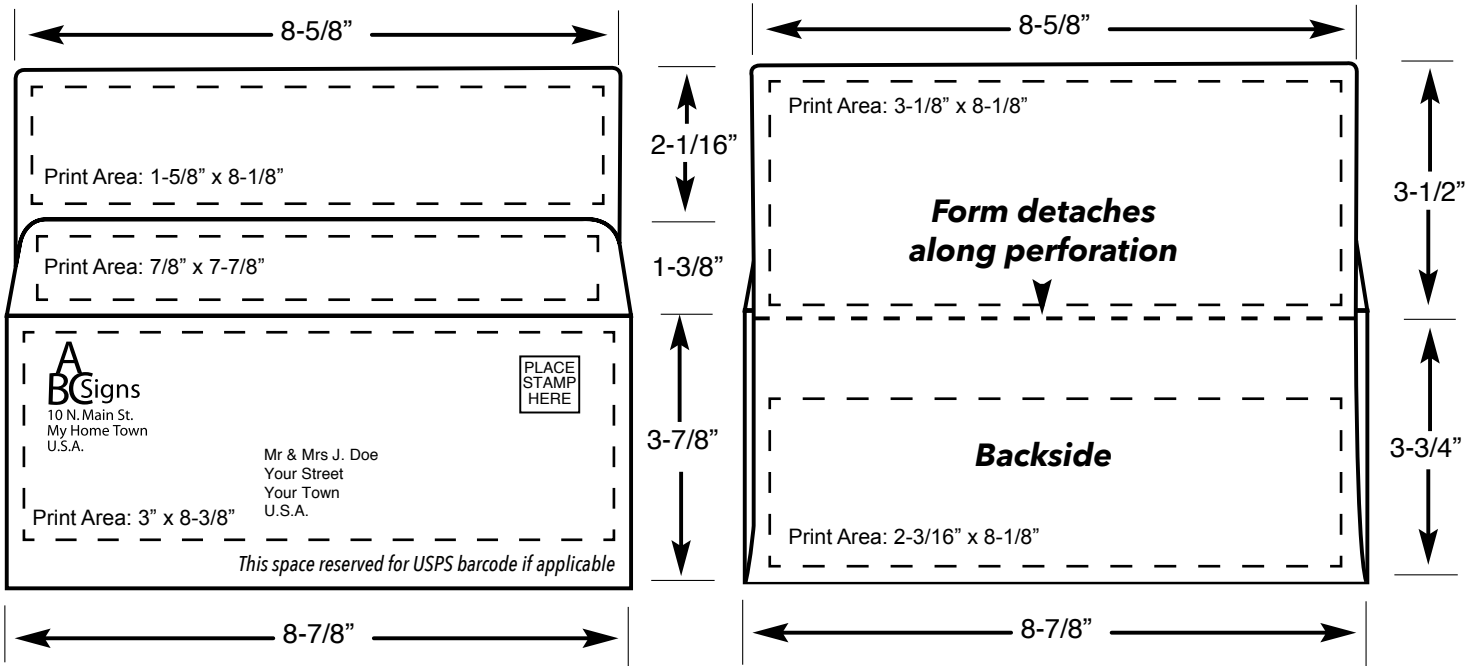

#9 Bangtail Reply Envelope (3-7/8" x 8-7/8")

24# White Wove Paper

Our #9 Bangtails are the perfect size for mailing back the easily detached 3-1/2" x 8-5/8" form along with checks, pledges, surveys, and other 8-1/2" x 11" sheets folded in thirds.

FREE PRINTING
 on the backside when colors are the same as on the face

IMPORTANT

Printing must be line copy or small reverses only. No bleeds. No hairline register. All copy must be approved. Template for fitting your content provided.