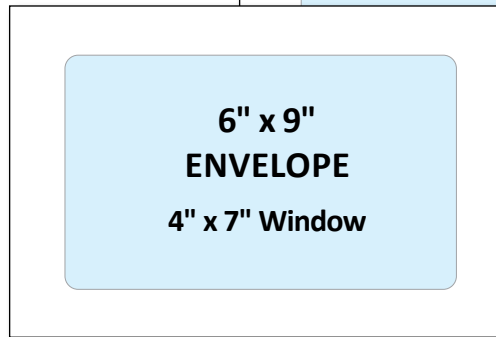

## FULL-VIEW WINDOW ENVELOPES

6" x 9", 9" x 12" and 10" x 13" Sizes

*In Stock and Ready to Ship in Quantities as low as 250*

If you're mailing one of your gorgeous sales brochures, let our full views deliver your message with élan.

We suspect the opening rate will be close to 100%, which is far higher than the opening rate for "conventional" envelopes.

If printing is required, that can be easily done along the 1" paper border.

We also offer full-view windows on all of our custom-manufactured booklet-style envelopes (open on the long dimension), from 3" x 5" up to 7" x 12".