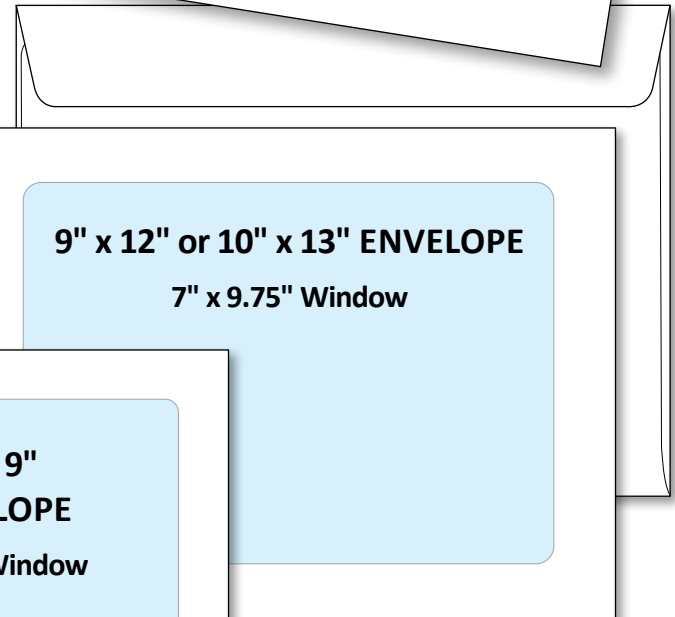

## FULL-VIEW WINDOW ENVELOPES

6" x 9", 9" x 12" and 10" x 13" Sizes

*In Stock and Ready to Ship in Quantities as low as 250*

If you're mailing one of your gorgeous sales brochures, let our full views deliver your message with élan.

We suspect the opening rate will be close to 100%, which is far higher than the opening rate for "conventional" envelopes.

If printing is required, that can be easily done along the 1" paper border.

We also offer full-view windows on all of our custom-manufactured booklet-style envelopes (open on the long dimension), from 3" x 5" up to 7" x 12".

WEIGHT PER 1000: 6"x9"-22#; 9"x12"-36#; 10"x13"-42#