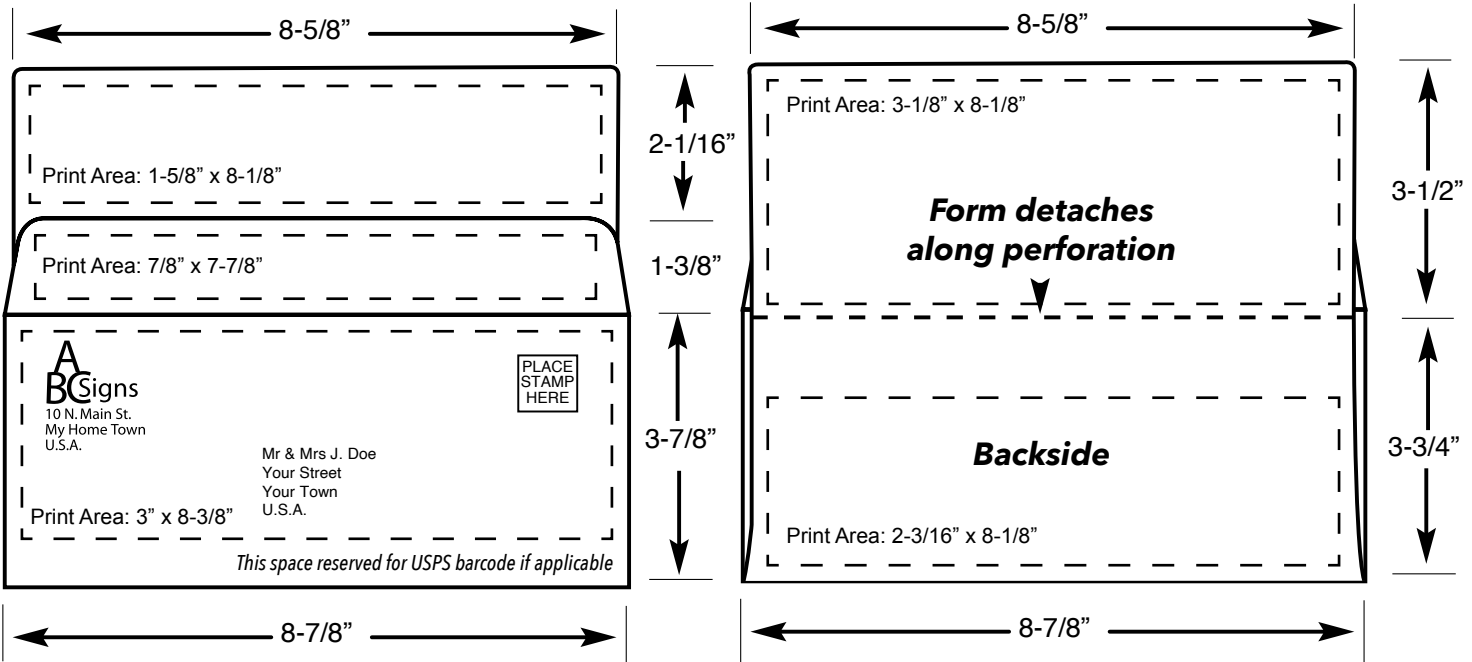

## #9 Bangtail Reply Envelope (3-7/8" x 8-7/8")

### 24# White Wove Paper

Our #9 Bangtails are the perfect size for mailing back the easily detached 3-1/2" x 8-5/8" form along with checks, pledges, surveys, and other 8-1/2" x 11" sheets folded in thirds.

## IMPORTANT

Printing must be line copy, high contrast grayscale, or small reverses only. No bleeds or wraps. Tight registration (traps) on face side only, pending copy approval. All copy must be approved. Template for fitting your content provided.