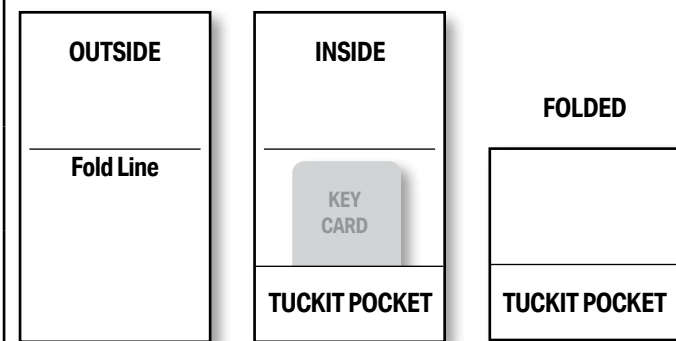

IN STOCK FOR IMMEDIATE SHIPMENT

PAPER TYPE	ITEM#	500	1,000	2,500	5,000	10,000

Unprinted from Stock PRICES ARE PER PIECE						
65# Uncoated Cover	TU-65	.26	.14	.11	.08	.07 w
Weight: 65# Uncoated Cover – 8 lbs/1,000						

“Welcome Guest” in Oval – Black Ink PRICES ARE PER PIECE						
65# Uncoated Cover	TUWGO-65	.35	.18	.13	.10	.07 w
Weight: 65# Uncoated Cover – 8 lbs/1,000						

“Welcome Guest” & Pineapple – Black Ink PRICES ARE PER PIECE						
65# Uncoated Cover	TUWGP-65	.35	.18	.13	.10	.07 w
Weight: 65# Uncoated Cover – 8 lbs/1,000						

TO PLACE AN ORDER or REQUEST FREE SAMPLES:

Please use the Order form on our website at sheppardenvelope.com, fax 508-754-3108, or email sales@sheppardenvelope.com