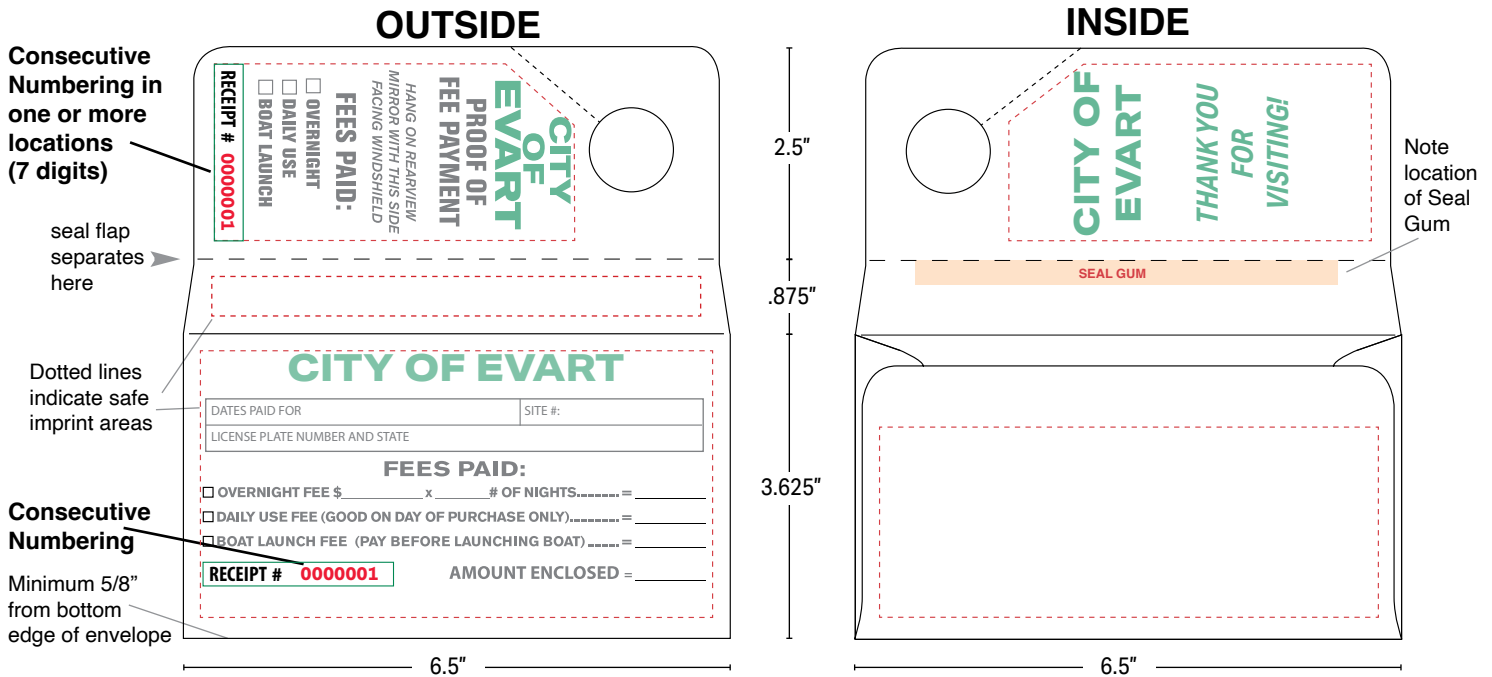

## Rearview Mirror Hanging Envelope Consecutively Numbered

Consecutively Numbered Envelope with Tear Off Stub – 3-5/8" x 6-1/2" – for hanging on Rear View Mirrors, Door Knobs, or almost anything that sticks out like a nail, or a screw. Or, tuck under a windshield wiper.

**No duplicate numbers, guaranteed**

Also available without consecutive numbering.

**FREE PRINTING**  
 on backside  
 when colors  
 are the same  
 as on the face

**IMPORTANT**

Printing must be line copy or small reverses only. No bleeds. No hairline register. All copy must be approved. Template provided.